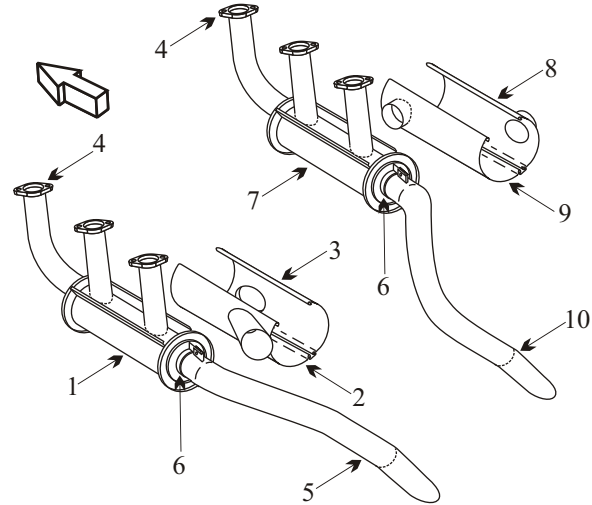

Exhaust Systems Engine Mounts Carb Air Boxes

Shrouds • Seats • Piston • Turbine • Radial • Vintage • And More...

AERONCA 15AC SEDAN CONTINENTAL 145 HP

| Item | Part Number | Description |
|------|-------------|----------------------|
| 1 | 7-819-7 | MUFFLER LEFT HAND |
| 2 | 4-963 | SHROUD ASSY INTAKE |
| 3 | 4-964 | SHROUD ASSY OUTLET |
| 4 | 7-819-3 | STACK FRONT CYLINDER |
| 5 | 7-819-8 | TAILPIPE LEFT HAND |
| 6 | 7-819-4 | CLAMP TAILPIPE |
| 7 | 7-819-2 | MUFFLER RIGHT HAND |
| 8 | 4-965 | SHROUD ASSY INTAKE |
| 9 | 4-962 | SHROUD ASSY OUTLET |
| 10 | 7-819-5 | TAILPIPE RIGHT HAND |
| - | 627429 | GASKET |
| - | 41002 | CARB AIR BOX ASSY |
| - | 7-822 | ENGINE MOUNT |
| - | H-3066 | SHOCK MOUNT |

- Inspect tail pipes for internal pitting and wall thickness especially at the outside radius, which is the thin section, and at support bracket.

(toll free) 1-888-388-8803 1-780-447-5955 Fax: 1-780-447-5980
sales@acornwelding.com parts@acornwelding.com www.acornwelding.com