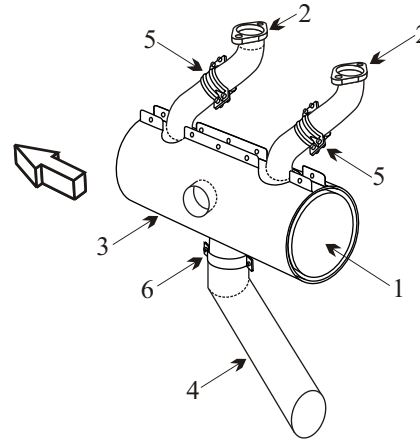

Exhaust Systems Engine Mounts Carb Air Boxes

Shrouds • Seats • Piston • Turbine • Radial • Vintage • And More...

AERONCA 7AC/11AC

WITH CONTINENTAL C-65/C-85/C-90 AND O200 ENGINE HANLON WILSON TYPE

Item	Part Number	Description
1	503-001	MUFFLER
2	503-004	RISER STACK
3	503-002	SHROUD
4	503-006	TAILPIPE
5	192-001	CLAMP ASSY
6	221-5	CLAMP ASSY TAILPIPE
-	193-0002	SEAL
-	193-0003	SEAL
-	627429	GASKET

- Inner flame tubes must be attached for the muffler to be serviceable.

(toll free) 1-888-388-8803 1-780-447-5955 Fax: 1-780-447-5980
sales@acornwelding.com parts@acornwelding.com www.acornwelding.com