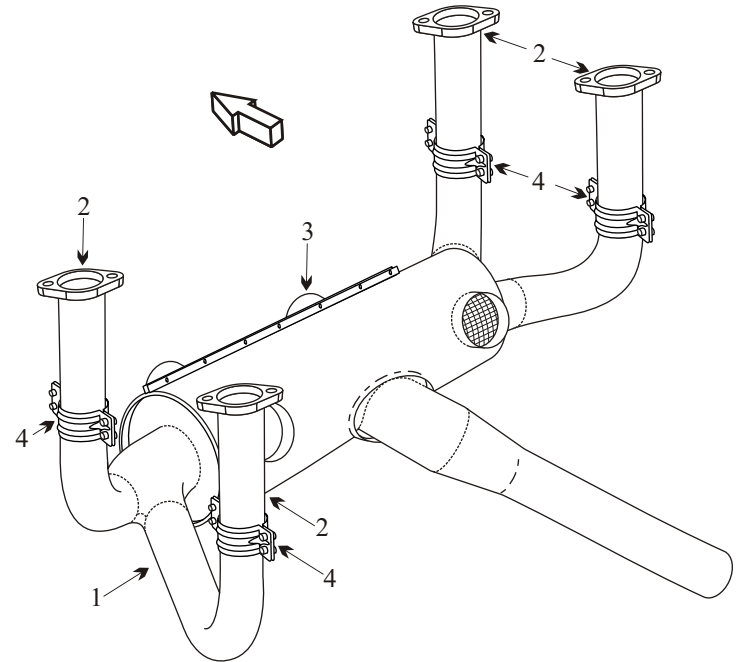

Exhaust Systems Engine Mounts Carb Air Boxes

Shrouds • Seats • Piston • Turbine • Radial • Vintage • And More...

AMERICAN CHAMPION 7-GCBC CITABRIA EXPLORER 7-GCAA CITABRIA ADVENTURE WITH LYCOMING O320 ENGINE AMERICAN CHAMPION 7-KCAB CITABRIA WITH LYCOMING IO 320 ENGINE

Item	Part Number	Description
1	099001-190	MUFFLER
2	099001-120	RISER
3	099001-187	SHROUD
4	099005-401	CLAMP HALF
-	77611	GASKET
-	3-1546	CARB AIR BOX
-	7-1522-2	ENGINE MOUNT
-	7-1522-3	ENGINE MOUNT
-	J-6230-1	SHOCK MOUNT
-	7-1513	SEAT FRAME ADJUSTABLE
-	7-1454	SEAT FRAME FIXED
-	7-1449-R	FUEL TANK RIGHT HAND
-	7-1449-L	FUEL TANK LEFT HAND