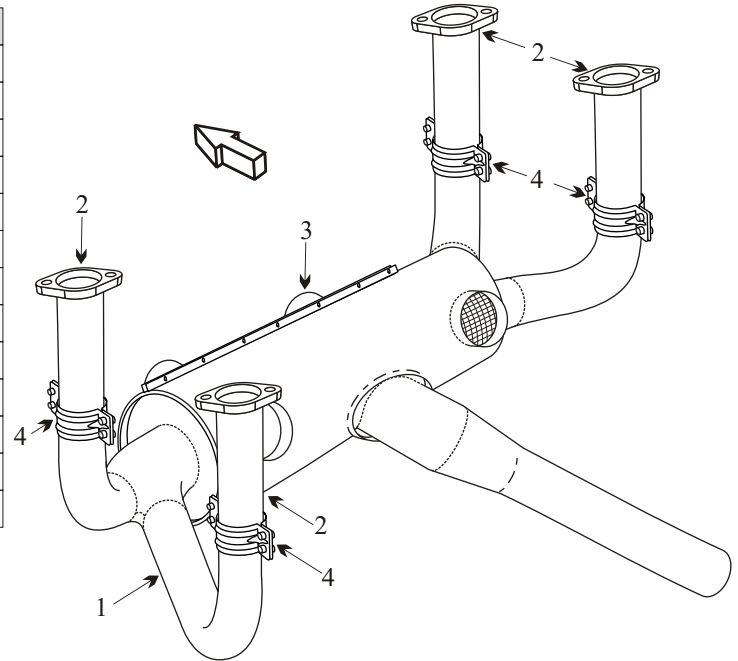

# Exhaust Systems Engine Mounts Carb Air Boxes

Shrouds • Seats • Piston • Turbine • Radial • Vintage • And More...

## AMERICAN CHAMPION 7ECA/AURORA 7ECA WITH LYCOMING O235 ENGINE 1974 AND ON

Item	Part Number	Description
1 to 4	099001-049	EXHAUST ASSY
1	099001-189	MUFFLER
2	099001-120	RISER
3	099001-703	SHROUD
4	099005-401	CLAMP
-	77611	GASKET
-	4-1637	CARB AIR BOX
-	7-1522-4	ENGINE MOUNT
-	J-6230-1	SHOCK MOUNT
-	7-1513	SEAT FRAME ADJUSTABLE
-	7-1454	SEAT FRAME FIXED
-	7-1449R	FUEL TANK RIGHT HAND
-	7-1449L	FUEL TANK LEFT HAND