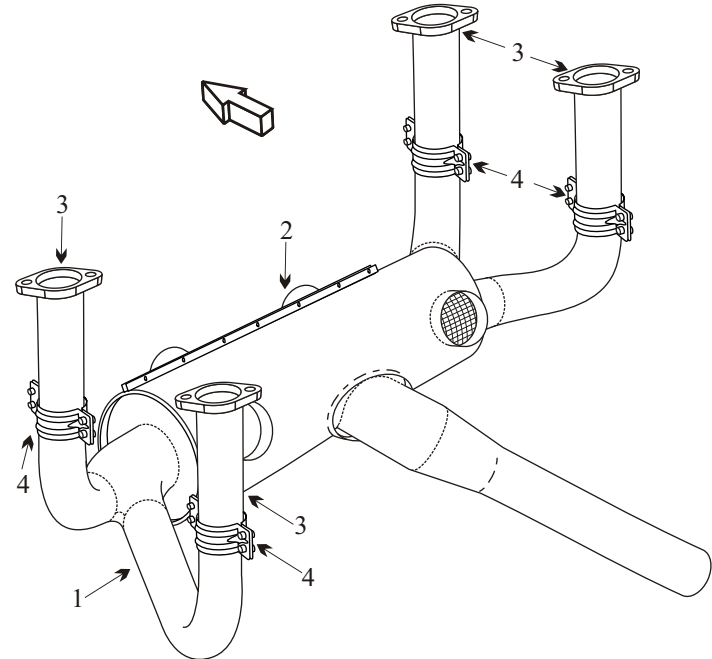

# Exhaust Systems Engine Mounts Carb Air Boxes

Shrouds • Seats • Piston • Turbine • Radial • Vintage • And More...

## AMERICAN CHAMPION 8-GCBC SCOUT WITH LYCOMING O360 ENGINE

Item	Part Number	Description
1&2	099001-045	MUFFLER & SHROUD
1	099001-193	MUFFLER
2	099001-703	SHROUD
3	099001-120	RISER
4	099005-401	CLAMP HALF
-	77611	GASKET
-	4-1637-1	CARB AIR BOX
-	4-1663	ENGINE MOUNT
-	J-6230-1	SHOCK MOUNT
-	7-1513	SEAT FRAME ADJUSTABLE
-	7-1454	SEAT FRAME FIXED
-	7-1493L	FUEL TANK LEFT HAND INBOARD
-	7-1493R	FUEL TANK RIGHT HAND INBOARD
-	7-1494L	FUEL TANK LEFT HAND OUTBOARD
-	7-1494R	FUEL TANK RIGHT HAND OUTBOARD