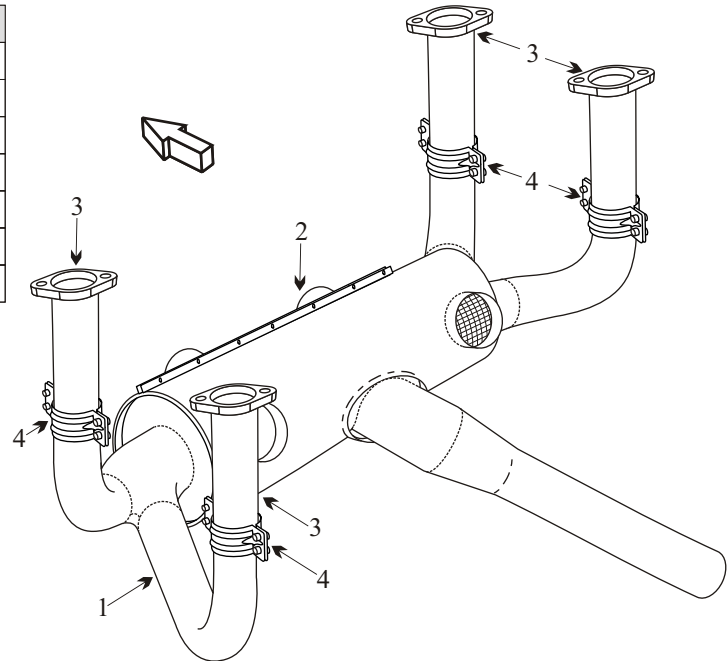

Exhaust Systems Engine Mounts Carb Air Boxes

Shrouds • Seats • Piston • Turbine • Radial • Vintage • And More...

AMERICAN CHAMPION 8-KCAB-150/180 DECATHLON 1974 AND ON AMERICAN CHAMPION 8-KCAB-180 SUPER DECATHLON

Item	Part Number	Description
1	099001-163	MUFFLER 180 HP
1	099001-190	MUFFLER 150 HP
2	099001-196	SHROUD
3	099001-120	RISERS
4	099005-401	CLAMP HALF
-	77611	GASKET
-	3-1546	CARB AIR BOX

- Muffler requires baffles to be serviceable.
- Inspect muffler for blisters or bulges under heat shroud.