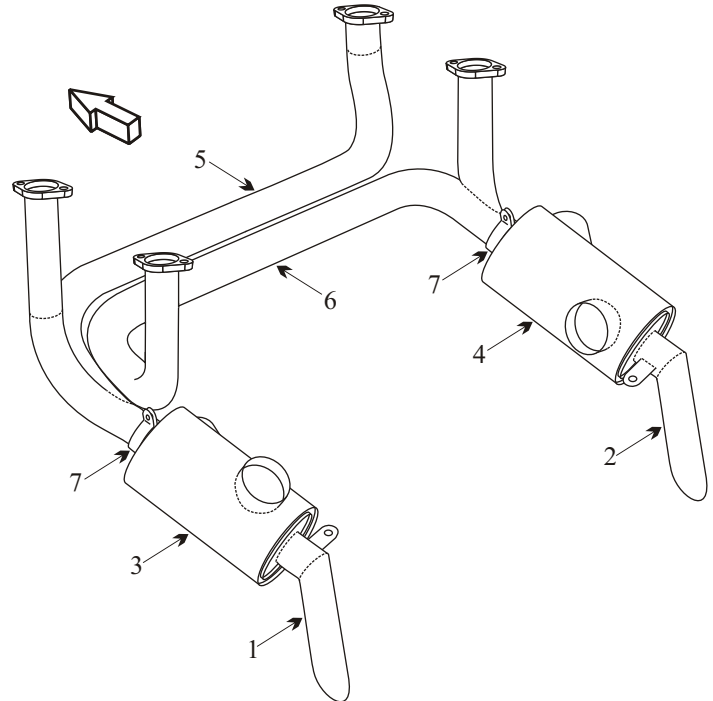

Exhaust Systems Engine Mounts Carb Air Boxes

Shrouds • Seats • Piston • Turbine • Radial • Vintage • And More...

AMERICAN CHAMPION 8KCAB DECATHLON AMERICAN CHAMPION 7KCAB CITABRIA PRE 1974 WITH LYCOMING IO 320 ENGINE

Item	Part Number	Description
1	3-1493L	MUFFLER ASSY LEFT HAND
2	3-1493R	MUFFLER ASSY RIGHT HAND
3	4-1106	SHROUD LEFT HAND
4	4-1103	SHROUD RIGHT HAND
-	4-1433	SHROUD RIGHT HAND WITH REAR HEAT
5	7-1330-2	STACK FRONT
6	7-1331-2	STACK REAR
7	1-8843	CLAMP
-	77611	GASKET
-	4-1454	CARB AIR BOX
-	4-1033-10	ENGINE MOUNT
-	J-6230-1	SHOCK MOUNT
-	7-1498	SEAT FRAME ADJUSTABLE
-	7-1454	SEAT FRAME FIXED
-	7-1403-1R	FUEL TANK RIGHT HAND
-	7-1403-1L	FUEL TANK LEFT HAND

● Inner flame tubes must be attached for the muffler to be serviceable.

(toll free) 1-888-388-8803 1-780-447-5955 Fax: 1-780-447-5980
sales@acornwelding.com parts@acornwelding.com www.acornwelding.com