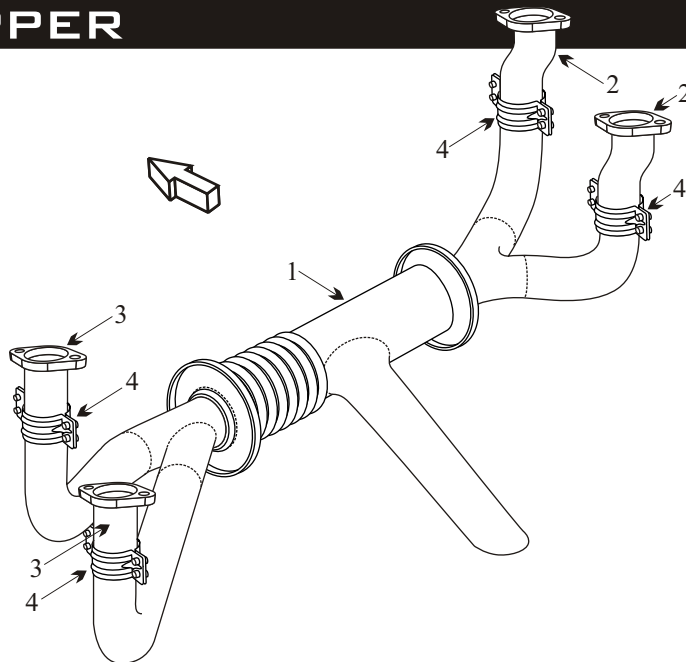

# Exhaust Systems Engine Mounts Carb Air Boxes

Shrouds • Seats • Piston • Turbine • Radial • Vintage • And More...

## BEECHCRAFT 77 SKIPPER

Item	Part Number	Description
1	108-389000-5	MUFFLER ASSY
1	099001-747	MUFFLER ASSY (NON RIBBED MUFFLER)
2	099001-749	RISER STACK RIGHT HAND
3	099001-102	RISER STACK LEFT HAND
4	099005-401	CLAMP
-	099001-748	SHROUD
-	77611	GASKET
-	108-910030-49	CARB AIR BOX
-	101-910011-1	ENGINE MOUNT
-	101-910011-71	ENGINE MOUNT
-	J-7420-1	SHOCK MOUNTS
-	VARIOUS	SEAT BASE