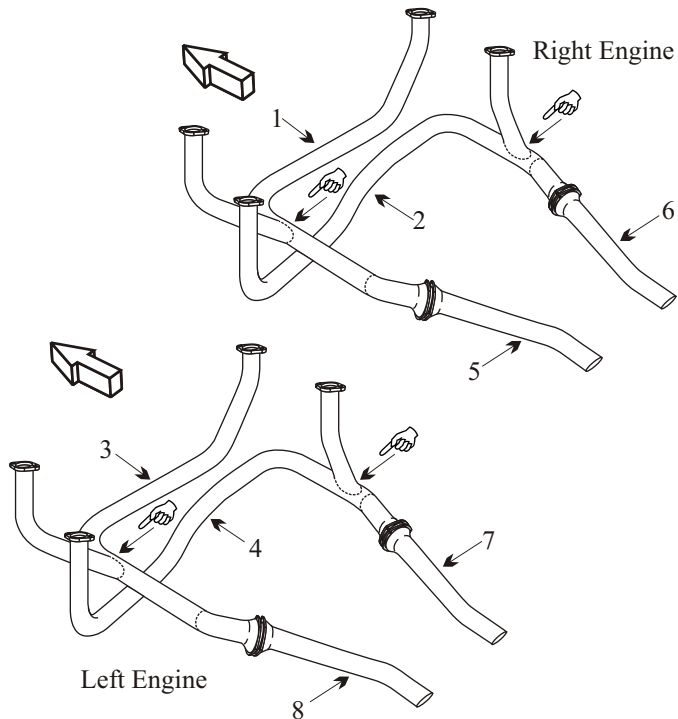

# Exhaust Systems Engine Mounts Carb Air Boxes

Shrouds • Seats • Piston • Turbine • Radial • Vintage • And More...

## BEECHCRAFT 95 SN 453 AND ON WITH LYCOMING 10-360 ENG

Item	Part Number	Description
1	95-910001-171	RIGHT ENGINE CYL #1 & #2
2	95-910001-59	RIGHT ENGINE CYL #3 & #4
-	96-324101-4	RE CYL #3 & #4. WITH EGT BOSS
3	95-910001-169	LEFT ENGINE CYL #1 & #2
4	95-910001-35	LEFT ENGINE CYL #3 & #4
-	96-324101-3	LE CYL #3 & #4. WITH EGT BOSS
5	95-910001-211	TAILPIPE INBOARD RIGHT ENGINE
6	95-910001-215	TAILPIPE OUTBOARD RIGHT ENGINE
7	95-910001-213	TAILPIPE INBOARD LEFT ENGINE
8	95-910001-209	TAILPIPE OUTBOARD LEFT ENGINE
-	77611	GASKET
-	212-250	SPRING KIT
-	95-919117-5	AIR BOX RIGHT HAND
-	95-919117-7	AIR BOX LEFT HAND
-	95-910005	ENGINE MOUNT
-	J-7402-1	SHOCK MOUNT
-	95-440014-57	STEP ASSY RIGHT HAND
-	95-440014-58	STEP ASSY LEFT HAND
-	VARIOUS	SEAT BASE
-	VARIOUS	STEP ASSY

 This part has a hot area at the elbow, inspect this area for black flaking metal and bulges.

(toll free) 1-888-388-8803 1-780-447-5955 Fax: 1-780-447-5980  
 sales@acornwelding.com parts@acornwelding.com www.acornwelding.com