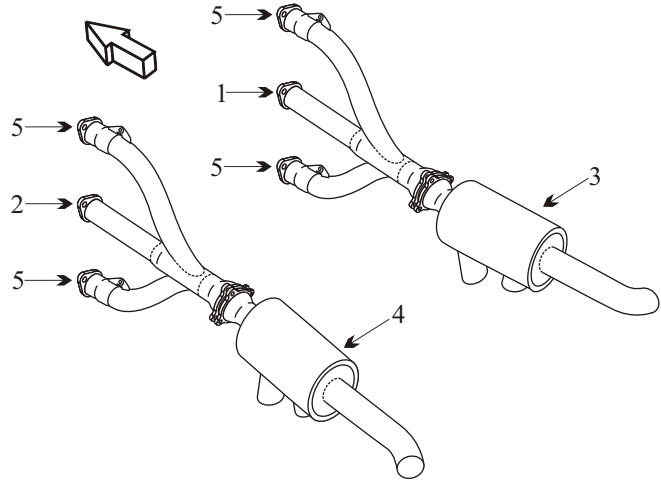

Exhaust Systems Engine Mounts Carb Air Boxes

Shrouds • Seats • Piston • Turbine • Radial • Vintage • And More...

BELL 47 (WINTER) WITH LYCOMING VO-435 ENGINE

Item	Part Number	Description
1	47-614-028-15	COLLECTOR ASSY RIGHT HAND
2	47-614-028-13	COLLECTOR ASSY LEFT HAND
3	47-706-531-5	HEATER ASSY RIGHT HAND
4	47-706-531-3	HEATER ASSY LEFT HAND
5	47-614-802-5	FLANGE STUB ASSY
-	47-682-077-41	FUEL TANK RIGHT HAND
-	47-682-077-42	FUEL TANK LEFT HAND

- Inspect muffler for blisters or bulges under heat shroud.
- Inspect collector just before the ball joint for heat distortion and black flaking material.

(toll free) 1-888-388-8803 1-780-447-5955 Fax: 1-780-447-5980
sales@acornwelding.com parts@acornwelding.com www.acornwelding.com