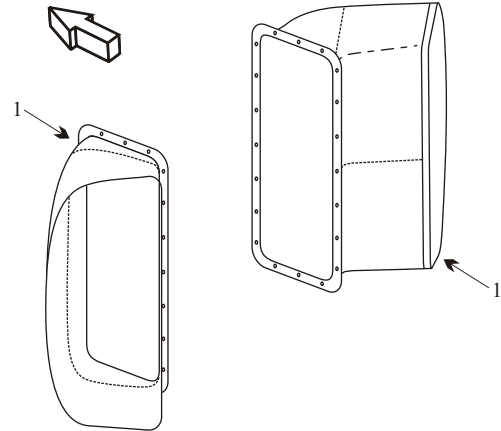

Exhaust Systems Engine Mounts Carb Air Boxes

Shrouds • Seats • Piston • Turbine • Radial • Vintage • And More...

BELL HELICOPTER 206L WITH ALLISON 250-C28B AND 250-C30P ENGINE

Item	Part Number	Description
1	206-064-300-005	EXHAUST STACK
	206-064-300-101	EXHAUST STACK

- Inspect transition for blisters or cracks starting at the bypass.

(toll free) 1-888-388-8803 1-780-447-5955 Fax: 1-780-447-5980
sales@acornwelding.com parts@acornwelding.com www.acornwelding.com