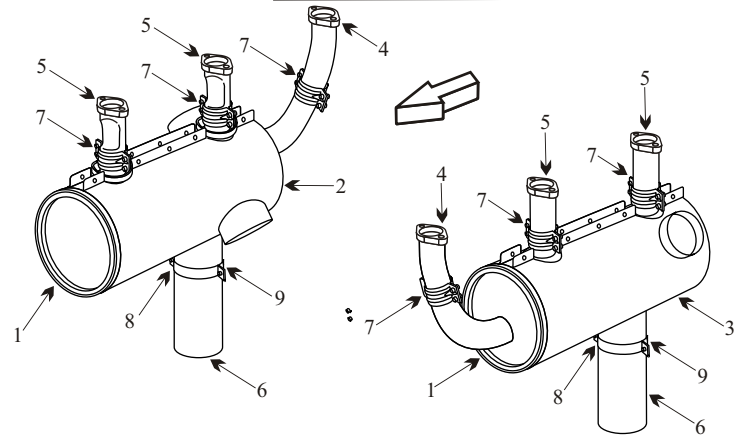

Exhaust Systems Engine Mounts Carb Air Boxes

Shrouds • Seats • Piston • Turbine • Radial • Vintage • And More...

CESSNA 175 SKYLARK A/B/C SN 55001-57119

WITH GO 300 CONTINENTAL ENGINE

CESSNA 172 SKYHAWK A THRU H

WITH O300 CONTINENTAL ENGINE

SN 47747-56512

SN F1720001-804

Item	Part Number	Description
1	0550176-59	MUFFLER
2	0550176-38	SHROUD RIGHT HAND <small>For New Style Muffler Only</small>
3	0550176-37	SHROUD LEFT HAND
4	0550176-57	RISER CURVED
5	0550157-7	RISER STRAIGHT
6	0550176-54	TAILPIPE <small>C-172 SN 47747-49544</small>
6	0550176-29	TAILPIPE <small>C-175 SN 55001-56238</small>
6	0550176-53	TAILPIPE <small>C-175 SN 53239-57119</small>
7	0550176-50	RISER CLAMP
8	0550176-26	CLAMP WITHOUT PIN
9	0550176-31	CLAMP WITH PIN
-	627429	GASKET
-	0550180-1/27	CARB AIR BOX <small>SN 47747-54892</small>
-	0550197-1	CARB AIR BOX <small>SN 54893-56512</small>
-	0550181-1	CARB AIR BOX <small>SN 57120-57188</small>
-	0551014-1	ENGINE MOUNT C-172
-	0551014-10	ENGINE MOUNT C-172
-	H-3006-1	SHOCK MOUNTS
-	VARIOUS	SEAT BASE
-	0592300-6	FUEL TANK LEFT HAND <small>SN 28000-45944</small>
-	0592300-7	FUEL TANK RIGHT HAND <small>SN 28000-45944</small>
-	0526007-201	FUEL TANK LEFT HAND <small>SN 49545-56512</small>
-	0526007-4	FUEL TANK RIGHT HAND <small>SN 49545-56512</small>

Cessna 175 Skylark A,B,C			
-	0550175-1	CARB AIR BOX	C-175 SN 55001-56238
-	0550214-10	CARB AIR BOX	C-175 SN 56239-56777
-	0550181-1	CARB AIR BOX	C-175 SN 56778 and on
-	0551002-1	ENGINE MOUNT	C-175 SN 55001-56238
-	0550215-1	ENGINE MOUNT	C-175 SN 56239-57002
-	0550215-8	ENGINE MOUNT	C-175 SN 57003-57119
-	J-6545-1	SHOCK MOUNTS CUT	C-175 SN 55001-57119
-	0592300-2	FUEL TANK LH	C-175 SN 55001-57119
-	0592300-4	FUEL TANK RH	C-175 SN 55001-57119