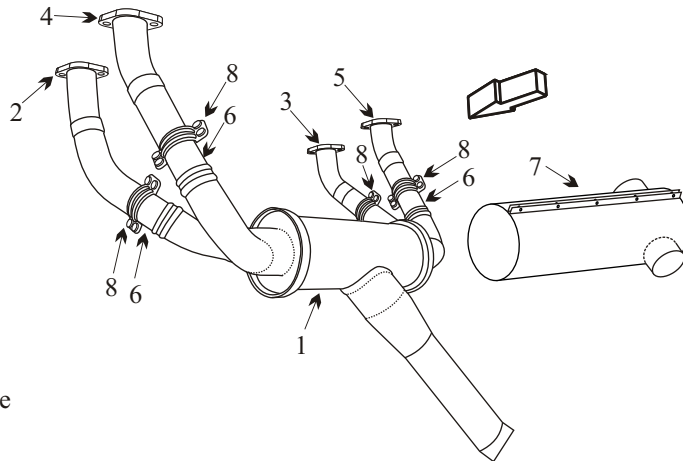

# Exhaust Systems Engine Mounts Carb Air Boxes

Shrouds • Seats • Piston • Turbine • Radial • Vintage • And More...

## DIAMOND DA 40D 180 STAR

WITH ID 360 LYCOMING ENGINE

Item	Part Number	Description
1	D40-7	MUFFLER
2	DA40-1 A	RISER CYL #1
3	DA40-2 A	RISER CYL #2
4	DA40-3 A	RISER CYL #3
5	DA40-4 A	RISER CYL #4
6	DA40-8	CONNECTION TUBE
7	D40-4	SHROUD, HEAT EXCHANGER
-	D41-7806-50-01	INSIDE SHROUD
8	A169-14	CLAMP

- Inner flame tubes must be attached for the muffler to be serviceable.
- Inspect muffler for blisters or bulges under heat shroud.

(toll free) 1-888-388-8803 1-780-447-5955 Fax: 1-780-447-5980  
sales@acornwelding.com parts@acornwelding.com www.acornwelding.com