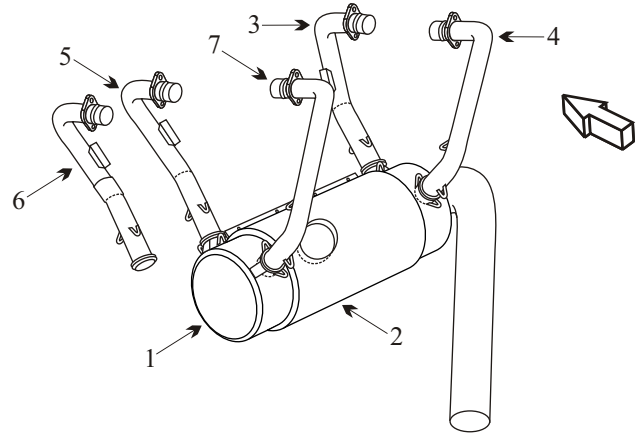

# Exhaust Systems Engine Mounts Carb Air Boxes

Shrouds • Seats • Piston • Turbine • Radial • Vintage • And More...

## DIAMOND KATANA DA 20 WITH (ROTAX) ENGINE

Item	Part Number	Description
1	20-7500-00-00	MUFFLER ASSY
2	20-7500-03-01	HEAT EXCHANGER SHROUD
3	20-7800-01-04	EXHAUST MANIFOLD RH FWD
4	20-7800-01-07	EXHAUST MANIFOLD RH AFT
5	20-7800-01-05	EXHAUST MANIFOLD LH FWD
6	20-7800-01-06	EXHAUST MANIFOLD LH FWD (TWO PIECE)
7	20-7800-01-03	EXHAUST MANIFOLD LH AFT

- Inner flame tubes must be attached for the muffler to be serviceable.
- Inspect elbow on stack under the heat tape for blisters and flaking.
- Inspect tailpipe to end plate attach point for cracks.

(toll free) 1-888-388-8803 1-780-447-5955 Fax: 1-780-447-5980  
sales@acornwelding.com parts@acornwelding.com www.acornwelding.com