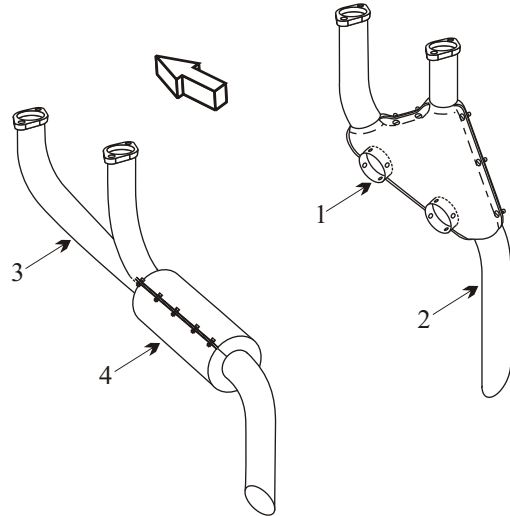

Exhaust Systems Engine Mounts Carb Air Boxes

Shrouds • Seats • Piston • Turbine • Radial • Vintage • And More...

LUSCOMBE MODEL 8E/F

Item	Part Number	Description
1	09605	EXHAUST STACK RIGHT HAND
2	59618	CARB HEAT MUFF ASSY RIGHT SIDE
3	09604	EXHAUST STACK LEFT HAND
4	486065	CARB HEAT MUFF ASSY LEFT HAND
-	627429	GASKET

- The stack assembly and flanges are most likely mild steel and not stainless steel. Inspect for thinning and corrosion.

(toll free) 1-888-388-8803 1-780-447-5955 Fax: 1-780-447-5980
sales@acornwelding.com parts@acornwelding.com www.acornwelding.com