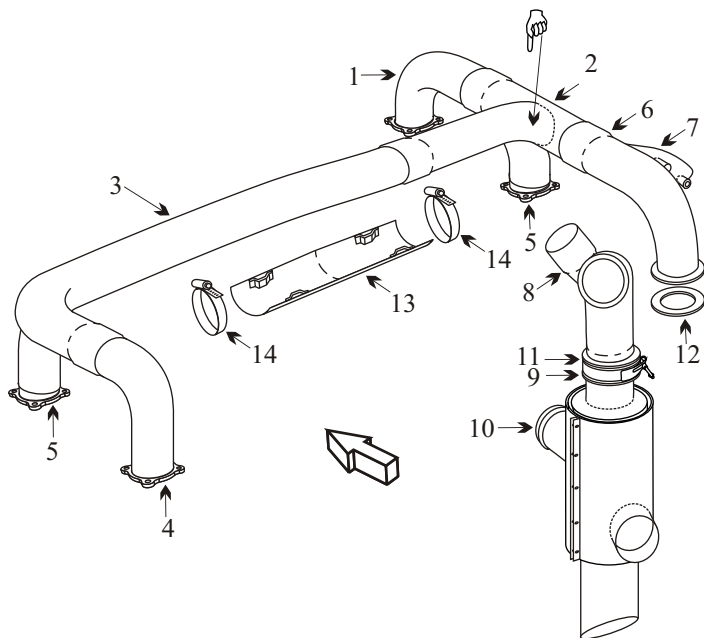

COMMANDER AIRCRAFT 1 12 TC/1 12 TC-A

Item	Part Number	Description
1	LW14001	EXHAUST PIPE CYL #1
2	LW15689	EXHAUST PIPE CYL #3
3	LW14002	EXHAUST PIPE CYL #2
4	LW14004	EXHAUST PIPE CYL #4
5	LW11400	ADAPTER PIPE
6	LW15690	PIPE INTERMEDIATE
7	LW16863	TRANSITION ASSY
8	LW19347	TAILPIPE
9	8290-1	MUFFLER
10	8290-23	MUFFLER SHROUD
11	LW13464	CLAMP
12	LW14485	GASKET
NS	LW13938	GASKET
13	LW13997	HEAT SHIELD
14	LW15592-8-24	HOSE CLAMP
NS	615042-501	INDUCTION AIR BOX
NS	48838-503	ENGINE MOUNT
NS	J-9613-40	SHOCK MOUNT 2 REQ
NS	J-9613-53	SHOCK MOUNT 2 REQ

● Inspect joints for freedom of movement and distortion.

☞ This part has a hot area at the elbow, inspect this area for black flaking metal and bulges.