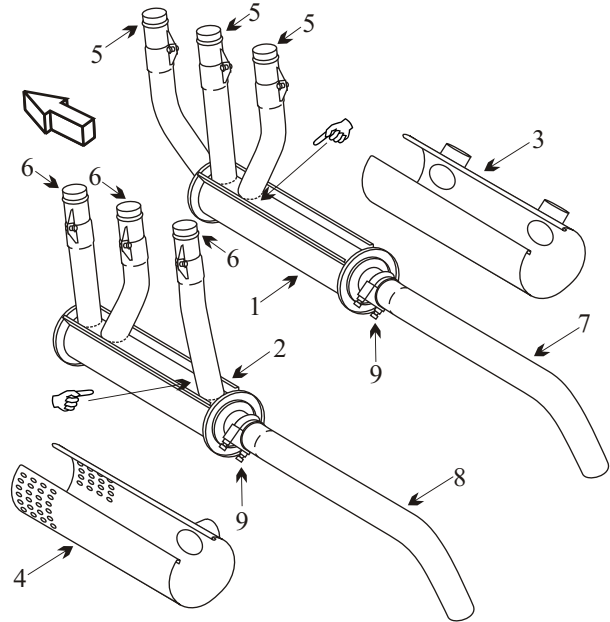

Exhaust Systems Engine Mounts Carb Air Boxes
Shrouds • Seats • Piston • Turbine • Radial • Vintage • And More...

MAULE M4/5 FRANKLIN 220HP

Item	Part Number	Description
1		MUFFLER RIGHT HAND
2		MUFFLER LEFT HAND
3		SHROUD RIGHT HAND
4		SHROUD LEFT HAND
5		RISER RIGHT HAND
6		RISER LEFT HAND
7		TAILPIPE RIGHT HAND
8		TAILPIPE LEFT HAND
9		CLAMP
-	321-010	FLANGE

- Inspect area where shroud attach brackets are welded to muffler.
- Inspect muffler for blisters or bulges under heat shroud.
- ☞ Inspect the area where riser attaches to the body of the muffler for cracks.