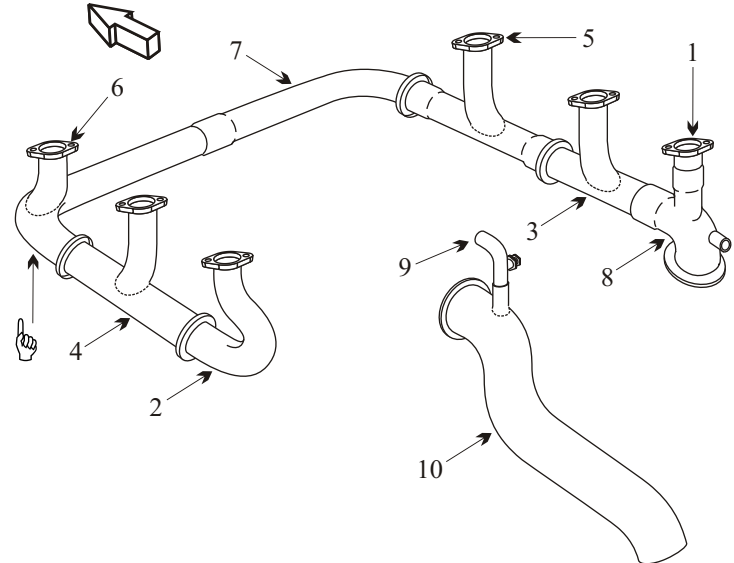

Exhaust Systems Engine Mounts Carb Air Boxes

Shrouds • Seats • Piston • Turbine • Radial • Vintage • And More...

MOONEY M-20K-23 1

WITH CONTINENTAL TS10-360-GB ENGINE SN 25-0001-0889

Item	Part Number	Description
1	642220-902-2	RISER CYL #1
2	642220-102	RISER CYL #2
3	642220-103	RISER CYL #3
4	642220-104	RISER CYL #4
5	642220-905-2	RISER CYL #5
6	642220-106	RISER CYL #6
7	642220-905-1	CROSSOVER ELBOW
8	642220-902-1	HEADER CROSS ASSEMBLY
9	642220-118	BYPASS ASSY
10	642220-107	TAILPIPE
-	633358	TURBO CLAMP
-	970	GASKET
-	590043-501	ENGINE MOUNT
-	J-9613-58	SHOCK MOUNT

- Inspect transitions for internal pitting and cracks, especially at the bypass area.
- Inspect tailpipe for thinning and internal corrosion.

- Inspect joints for freedom of movement and distortion.

☞ This part has a hot area at the elbow, inspect this area for black flaking metal and bulges.