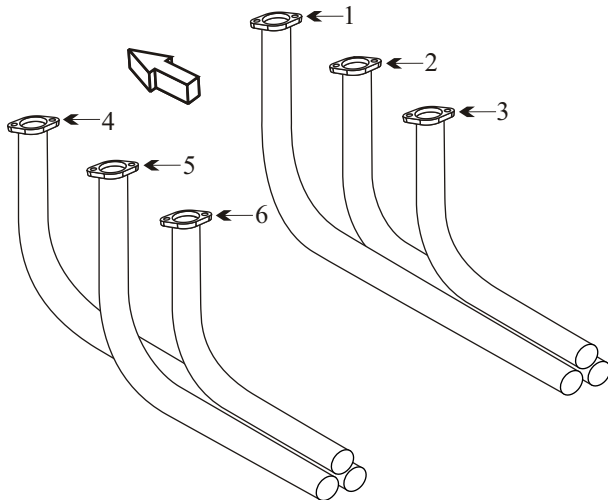

Exhaust Systems Engine Mounts Carb Air Boxes

Shrouds • Seats • Piston • Turbine • Radial • Vintage • And More...

AERO COMMANDER 500 0540 LYCOMING ENGINE

Item	Part Number	Description
1	5610201-17	STACK ASSY RIGHT HAND FWD CYL #1
2	5610201-21	STACK ASSY RIGHT HAND CTR CYL # 3
3	5610201-25	STACK ASSY RIGHT HAND AFT CYL #5
4	5610201-15	STACK ASSY LEFT HAND FWD CYL #2
5	5610201-19	STACK ASSY LEFT HAND CTR CYL #4
6	5610201-23	STACK ASSY LEFT HAND AFT CYL#6

- Inspect tailpipe for thinning and internal corrosion.

(toll free) 1-888-388-8803 1-780-447-5955 Fax: 1-780-447-5980
sales@acornwelding.com parts@acornwelding.com www.acornwelding.com