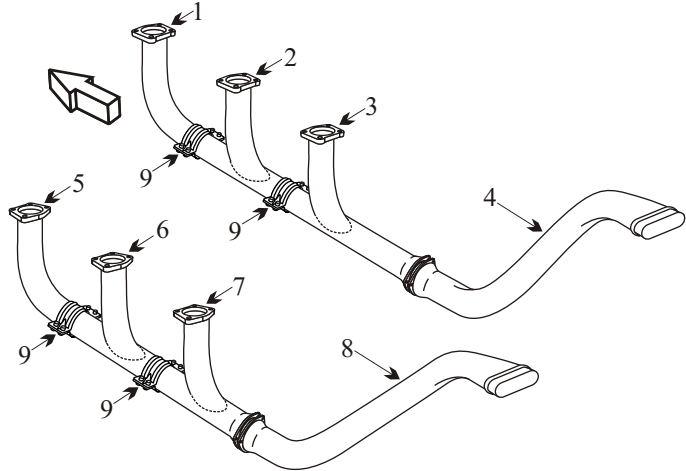

# Exhaust Systems Engine Mounts Carb Air Boxes

Shrouds • Seats • Piston • Turbine • Radial • Vintage • And More...

## AERO COMMANDER 500A WITH IO-470 CONTINENTAL ENGINE

Item	Part Number	Description
1	616-63	STACK ASSY RIGHT HAND FRONT
2	616-64	STACK ASSY RIGHT HAND CENTER
3	616-83	STACK ASSY RIGHT HAND REAR
4	616-84	TAILPIPE RIGHT HAND
5	616-60	STACK ASSY LEFT HAND FRONT
6	616-61	STACK ASSY LEFT HAND CENTER
7	616-82	STACK ASSY LEFT HAND REAR
8	616-81	TAILPIPE LEFT HAND
9	616-002	CLAMP HALF
-	628260	GASKET
-	349-250	SPRING KIT