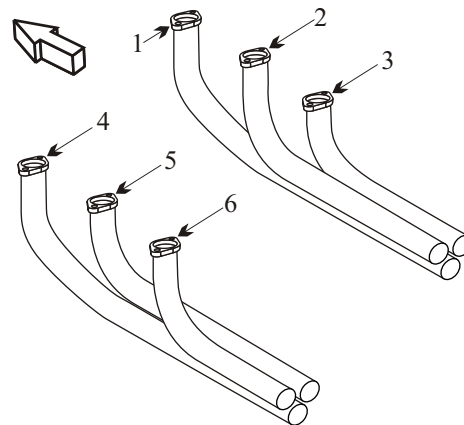

# Exhaust Systems Engine Mounts Carb Air Boxes

Shrouds • Seats • Piston • Turbine • Radial • Vintage • And More...

## AERO COMMANDER 520

WITH GO-435 LYCOMING ENGINE SN 1-150

## AERO COMMANDER 560

WITH GO-480 LYCOMING ENGINE SN 151-230

Item	Part Number	Description
1	5610023-153	STACK ASSY RIGHT HAND FRONT CYL #1
2	5610023-157	STACK ASSY RIGHT HAND CENTER CYL #3
3	5610023-149	STACK ASSY RIGHT HAND REAR CYL #5
4	5610023-151	STACK ASSY LEFT HAND FRONT CYL #2
5	5610023-155	STACK ASSY LEFT HAND CENTER CYL #4
6	5610023-147	STACK ASSY LEFT-HAND REAR CYL #6
-	77611	GASKET