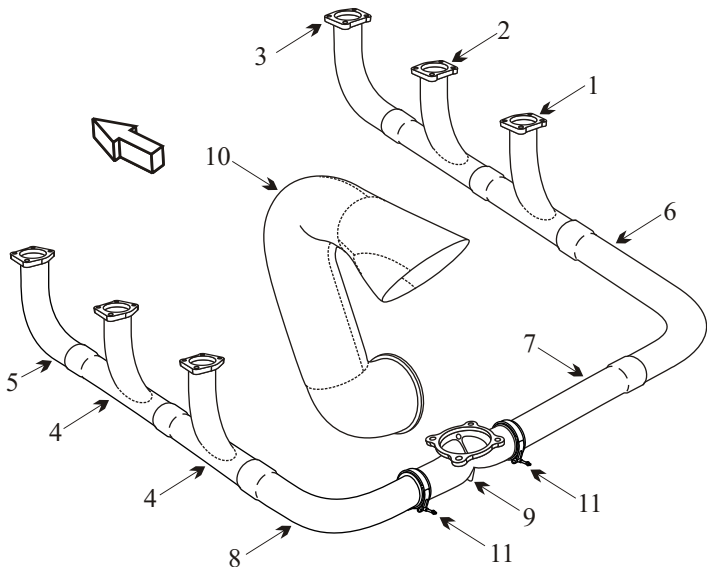

Exhaust Systems Engine Mounts Carb Air Boxes

Shrouds • Seats • Piston • Turbine • Radial • Vintage • And More...

AERO COMMANDER 685 WITH CONTINENTAL GTS10-520 ENGINETAG

Item	Part Number	Description
1	641418-1	RISER RIGHT HAND CYL #1
2	641418-3	RISER RIGHT HAND CYL #3
3	641418-5	RISER RIGHT HAND CYL #5
4	641418-4	RISER LEFT HAND CYL #4 & #2
5	641418-6	RISER LEFT HAND CYL #6
6	641853	ELBOW RIGHT HAND
7	641418-7	TUBE RIGHT HAND
8	641418-2	ELBOW LEFT HAND
9	641829	HEADER/TRANSITION
10	610526-11	TAILPIPE
11	653832	CLAMP
-	NH1000897-50	CLAMP TAILPIPE
-	628260	GASKET

- Inspect joints for freedom of movement and distortion.
- Inspect tailpipe for thinning and internal corrosion

(toll free) 1-888-388-8803 1-780-447-5955 Fax: 1-780-447-5980
sales@acornwelding.com parts@acornwelding.com www.acornwelding.com