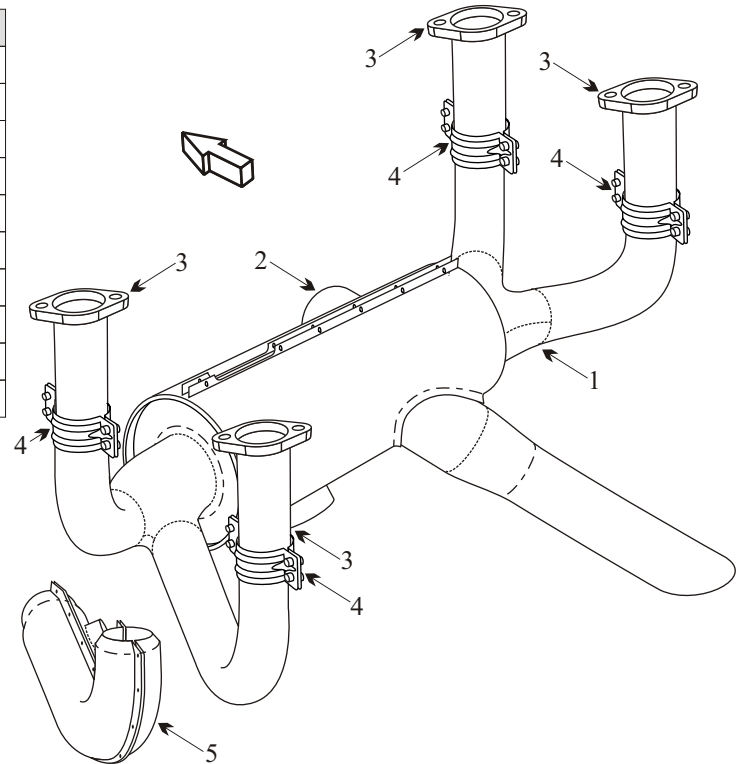

Exhaust Systems Engine Mounts Carb Air Boxes
 Shrouds • Seats • Piston • Turbine • Radial • Vintage • And More...

AMERICAN GENERAL/GRUMMAN
AA5 TRAVELER SN: AA5-0001-0640

Item	Part Number	Description
1 & 2	099001-025	MUFFLER & SHROUD
1	099001-148	MUFFLER
2	099001-140	SHROUD
3	099001-102	RISER
4	099005-401	CLAMP HALF
5	503005-504	CARB HEAT ASSY
-	77611	GASKET
-	5503001-501	CARB AIR BOX ASSY
-	5501110-501	ENGINE MOUNT
-	J-7402-24	SHOCK MOUNT