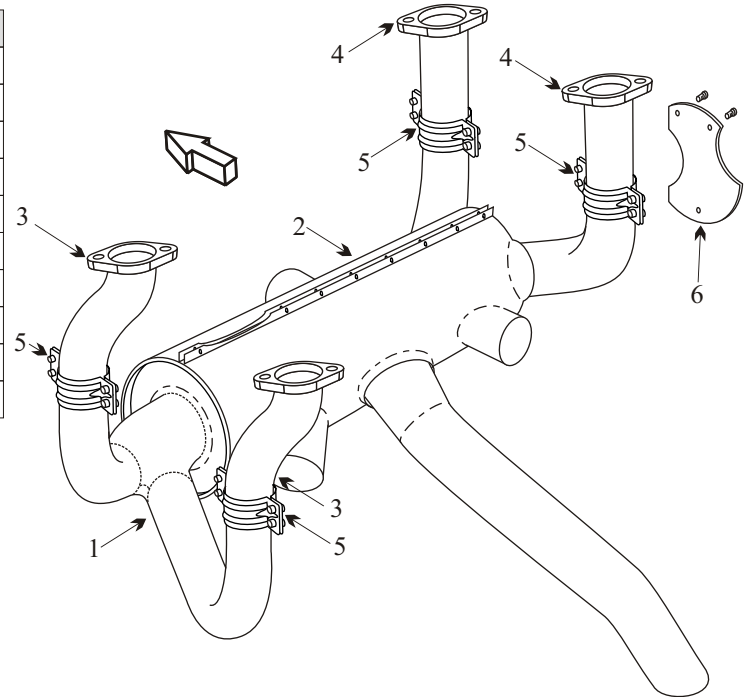

Exhaust Systems Engine Mounts Carb Air Boxes

Shrouds • Seats • Piston • Turbine • Radial • Vintage • And More...

AMERICAN GENERAL/GRUMMAN GA-7 COUGAR WITH LYCOMING O320 ENGINE

Item	Part Number	Description
1	099005-705	MUFFLER
2	099005-715	SHROUD
3	099005-102	RISER RIGHT HAND
4	099005-184	RISER LEFT HAND
5	099005-401	CLAMP HALF
6	099005-716	PLATE END
-	5503005-511	CARB AIR BOX ASSY
-	7P10100-3	ENGINE MOUNT
-	J-9612-49	SHOCK MOUNT
-	77611	GASKET

- Inspect under clamps for corrosion, poor fit or cracks.
- Inspect muffler for blisters or bulges under heat shroud.

(toll free) 1-888-388-8803 1-780-447-5955 Fax: 1-780-447-5980
sales@acornwelding.com parts@acornwelding.com www.acornwelding.com