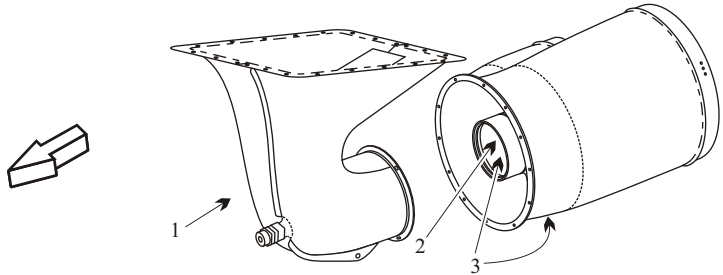

Exhaust Systems Engine Mounts Carb Air Boxes

Shrouds • Seats • Piston • Turbine • Radial • Vintage • And More...

EUROCOPTER AS 350 WITH TURBO MECA ENGINE

Item	Part Number	Description
1	350A54-1080-04	INTAKE PLENUM
2	350A54-1005-02	CENTER CONE
3	350A54-1005-0002	ENTIRE UNIT
	350A54-1005-0007	EXHAUST STACK ASSY
	900-1761-1	Exhaust Duct Assembly