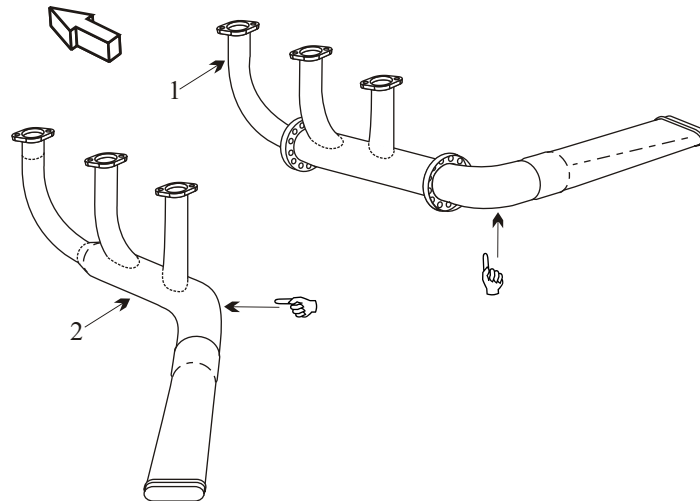

Exhaust Systems Engine Mounts Carb Air Boxes

Shrouds • Seats • Piston • Turbine • Radial • Vintage • And More...

GIPPSLAND GA200 WITH LYCOMING O520 ENGINE

Item	Part Number	Description
1	GA-0175-3	STACK ASSY RIGHT HAND
2	GA-0175-1	STACK ASSY LEFT HAND
-	GA-0175-27	SHROUD

☞ This part has a hot area at the elbow, inspect this area for black flaking metal and bulges.

(toll free) 1-888-388-8803 1-780-447-5955 Fax: 1-780-447-5980
sales@acornwelding.com parts@acornwelding.com www.acornwelding.com