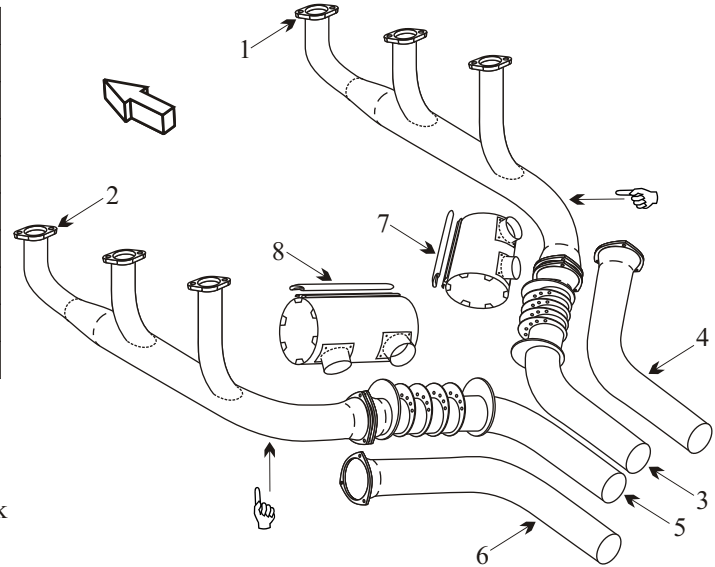

Exhaust Systems Engine Mounts Carb Air Boxes

Shrouds • Seats • Piston • Turbine • Radial • Vintage • And More...

HELIO COURIER H250

WITH O540 LYCOMING ENG

Item	Part Number	Description
1	250-061-001-2	EXHAUST STACK ASSY RIGHT HAND
2	250-061-001-0	EXHAUST STACK ASSY LEFT HAND
3		TAILPIPE WITH HEATER RH
4		TAILPIPE WITHOUT HEATER RH
5		TAILPIPE WITH HEATER LH
6		TAILPIPE WITHOUT HEATER LH
7	391-060-335-20	MUFF SHROUD RIGHT HAND
8	391-064-601-10	MUFF SHROUD LEFT HAND
-	77611	GASKET

- Inspect tailpipe for thinning and internal corrosion.
 - Inspect the aft flange that is the main load bearer of the tailpipe.
- ☞ This part has a hot area at the elbow, inspect this area for black flaking metal and bulges.