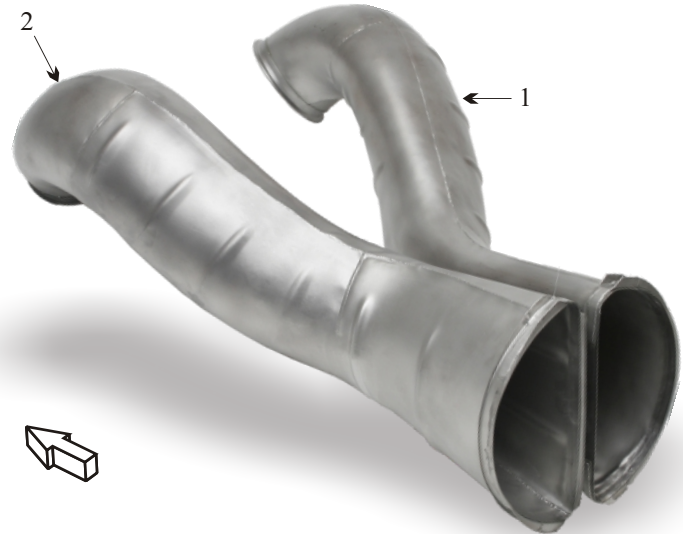

Exhaust Systems Engine Mounts Carb Air Boxes

Shrouds • Seats • Piston • Turbine • Radial • Vintage • And More...

MCDONALD DOUGLAS HUGHES 500

Item	Part Number	Description
1	369A8230-504	PIPE ASSY EXHAUST RIGHT HAND
2	369A8230-503	PIPE ASSY EXHAUST LEFT HAND
1	369A8230-519	PIPE ASSY EXHAUST RIGHT HAND
2	369A8230-517	PIPE ASSY EXHAUST LEFT HAND
1	369A8230-515	PIPE ASSY EXHAUST RIGHT HAND
2	369A8230-513	PIPE ASSY EXHAUST LEFT HAND
1	369A8230-511	PIPE ASSY EXHAUST RIGHT HAND
2	369A8230-509	PIPE ASSY EXHAUST LEFT HAND
1	369A8230-507	PIPE ASSY EXHAUST RIGHT HAND
2	369A8230-505	PIPE ASSY EXHAUST LEFT HAND