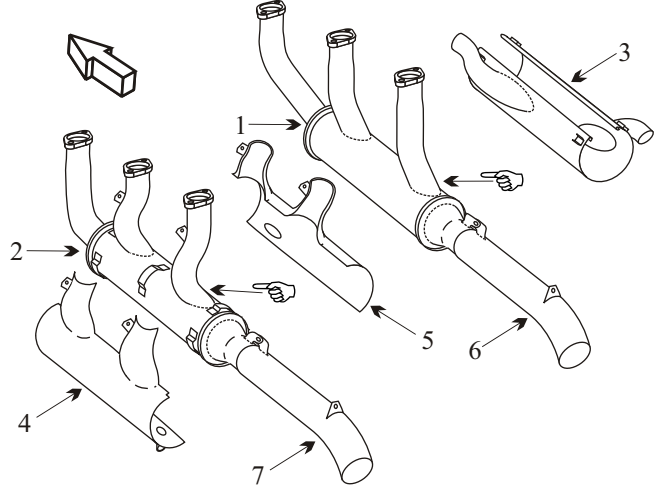

# Exhaust Systems Engine Mounts Carb Air Boxes

Shrouds • Seats • Piston • Turbine • Radial • Vintage • And More...

## NAVION B MODEL WITH GO 435 LYCOMING ENGINE

Item	Part Number	Description
1	114-42119	MUFFLER ASSY RIGHT HAND
2	114-42118	MUFFLER ASSY LEFT HAND
3	145-42129-1	SHROUD ASSY RIGHT HAND
4	146-42120-3	SHROUD ASSY LEFT HAND OUTER
5	146-42120-5	SHROUD ASSY LEFT HAND INNER
6	146-42123-2	TAILPIPE RIGHT HAND
7	146-42123-1	TAILPIPE LEFT HAND
-	145-42128-800	SHROUD ASSY RIGHT HAND TAILPIPE
-	145-42128-700	SHROUD ASSY LEFT HAND TAILPIPE
-	146-42206-2	CARB AIR BOX
-	77611	GASKET

Inspect the area where riser attaches to the body of the muffler for cracks.

● Inspect muffler for blisters or bulges under heat shroud.

(toll free) 1-888-388-8803    1-780-447-5955    Fax: 1-780-447-5980  
 sales@acornwelding.com    parts@acornwelding.com    www.acornwelding.com