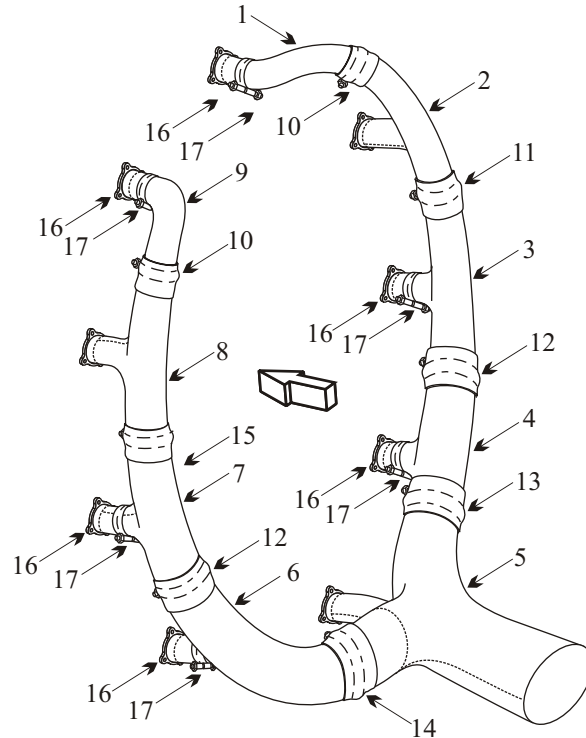

# Exhaust Systems Engine Mounts Carb Air Boxes

Shrouds • Seats • Piston • Turbine • Radial • Vintage • And More...

## PZL DROMADER M18 1000HP WITH PZL/SHVETSOV ASH-62 ENGINE

Item	Part Number	Description
1	D68-000-00-2	EXHAUST SEGMENT
2	D68-003-00-0	EXHAUST SEGMENT
3	D68-005-00-0	EXHAUST SEGMENT
4	D68-007-00-0	EXHAUST SEGMENT
5	D68-004-00-2	EXHAUST SEGMENT
6	D68-006-00-0	EXHAUST SEGMENT
7	D68-020-00-0	EXHAUST SEGMENT
8	D68-002-00-0	EXHAUST SEGMENT
9	D68-001-00-0	EXHAUST SEGMENT
10	D68-009-00-0	EXHAUST CLAMP
11	D68-008-00-0	EXHAUST CLAMP
12	D68-011-00-0	EXHAUST CLAMP
13	D68-013-00-0	EXHAUST CLAMP
14	D68-012-00-0	EXHAUST CLAMP
15	D68-010-00-0	EXHAUST CLAMP
16	D68-015-00-0	FLANGE ASSY
17	D68-014-00-0	FLANGE CLAMP ASSY