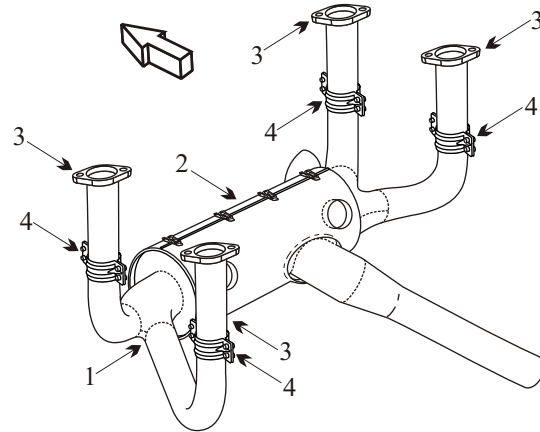

# Exhaust Systems Engine Mounts Carb Air Boxes

Shrouds • Seats • Piston • Turbine • Radial • Vintage • And More...

## ROCKWELL COMMANDER 100 DARTER

Item	Part Number	Description
1 & 2	099001-002	MUFFLER & SHROUD
1	099001-135	MUFFLER
2	099001-001	SHROUD
3	099001-102	RISER
4	099001-401	CLAMP HALF
-	77611	GASKET
-	36533	CARB AIR BOX ASSY
-	36001	ENGINE MOUNT
-	J-7402-26	SHOCK MOUNT