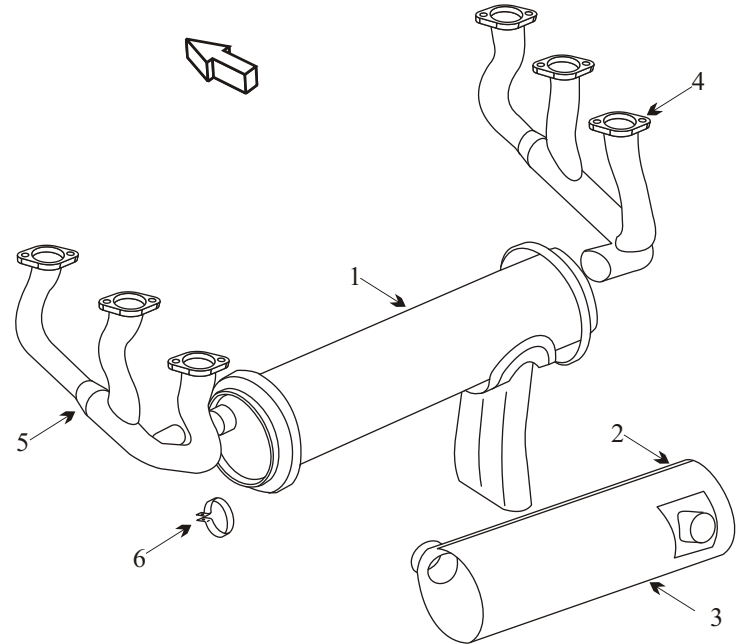

Exhaust Systems Engine Mounts Carb Air Boxes

Shrouds • Seats • Piston • Turbine • Radial • Vintage • And More...

PIPER PA-24-260 COMANCHE C SN 4783 AND ON 4804 ON

Item	Part Number	Description
1	27235-000	MUFFLER
2	26853-000	SHROUD FRONT HALF
3	26990-000	SHROUD REAR HALF
4	26830-000	STACK RIGHT HAND
5	26829-000	STACK LEFT HAND
6	14235-008	CLAMP MUFFLER
-	77611	GASKET
-	26973-000	INDUCTION AIR TUBE
-	26619-000	ENGINE MOUNT
-	J-3804-30	SHOCK MOUNT
-	VARIOUS	SEAT BASE

- This muffler does not require flame tubes or cones.
- This part has a hot area at the elbow. Inspect this area for black flaking metal and bulges.
- Inspect flow divider in tail pipe.

(toll free) 1-888-388-8803 1-780-447-5955 Fax: 1-780-447-5980
 sales@acornwelding.com parts@acornwelding.com www.acornwelding.com