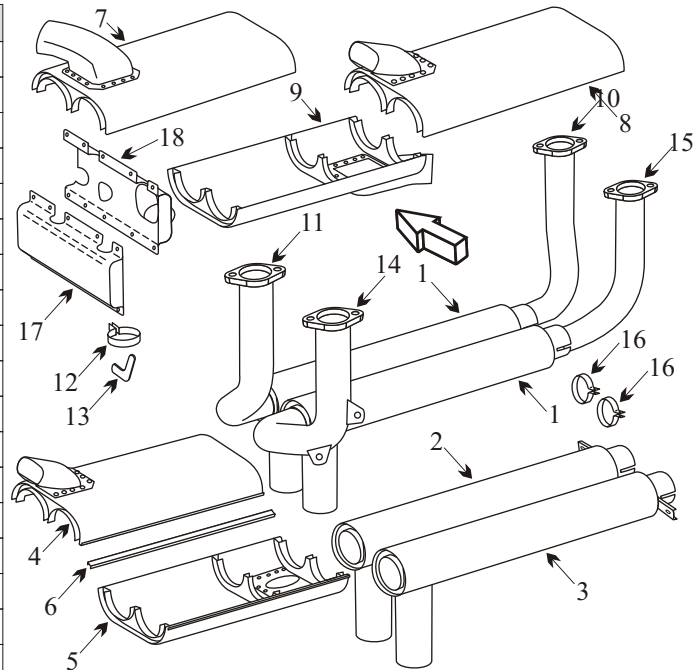

# Exhaust Systems Engine Mounts Carb Air Boxes

Shrouds • Seats • Piston • Turbine • Radial • Vintage • And More...

**PIPER PA-28-150/160/180 CHEROKEE**  
(SN 28-1761 - 28-5859)

**PIPER PA-28-180 CHEROKEE**  
(SN 28-7105001 - 28-7205318)

**PIPER PA-28-180 ARCHER I**  
(SN 28-7305001 - 28-7505260)

**PIPER PA-28-181 ARCHER II**  
(SN 28-7690001 - 28-8690056) & (2890001 - 2890205)

Item	Part Number	Description	Code
1	66894-003	EXHAUST MUFFLER	
2	66894-000	EXHAUST MUFFLER FRONT	A
3	66894-002	EXHAUST MUFFLER REAR	A
4	63237-004	TOP MUFFLER SHROUD	A
5	63237-005	BOTTOM MUFFLER SHROUD	A
6	63089-000	SHROUD CLIP (CHEROKEES)	B
7	65542-000	TOP MUFFLER SHROUD (ARCHERS)	C
8	99568-000	TOP MUFFLER SHROUD	
9	65543-000	BOTTOM MUFFLER SHROUD	A
10	62230-000	RIGHT FRONT EXHAUST STACK	
11	62892-003	LEFT FRONT EXHAUST STACK	
12	35655-002	HEAT SHROUD SUPPORT CLAMP	
13	35656-002	HEAT SHROUD SUPPORT	
14	62231-000	LEFT REAR EXHAUST STACK	
15	62232-000	RIGHT REAR EXHAUST STACK	
15	62232-003	RIGHT REAR EXHAUST STACK (ARCHER II)	D
16	63243-002	EXHAUST CLAMP	
16	63243-008	EXHAUST CLAMP (ARCHER II)	D
17	62981-006	CARB HEAT SHROUD OB	
18	62981-007	CARB HEAT SHROUD IB	
-	63446-000	CARB AIR BOX	E
-	62921-000	CARB AIR BOX	
-	62297-000	ENGINE MOUNT	F
-	66662-014	ENGINE MOUNT	

A: SN 28-1761 - 28-3077  
 B: PA-28-180 SN 28-7105001 - 28-7205091  
 C: PA-28-180 SN 28-7205092 - 28-7205318  
 D: SN 28-7690001 - 28-8690062 and 2890001 - 2890205  
 E: PA-28-150 and PA-28-160 Only  
 F: SN 28-1761 - 28-5149 Only