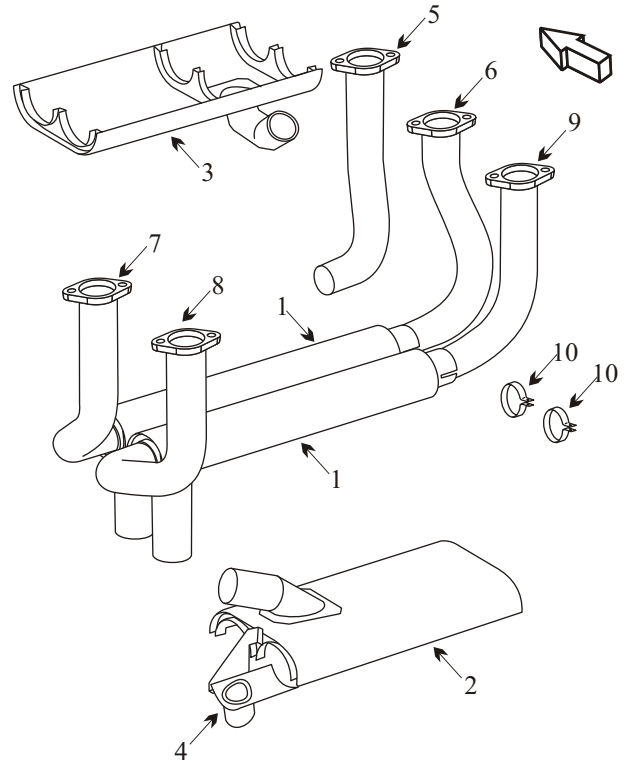

PA-28-151	CHEROKEE WARRIOR	28-7415001 – 28-7715314
PA-28-161	WARRIOR II	28-7716001 – 28-8616057
PA-28-161	WARRIOR II/III	2816001 AND ON
PA-28-161	CADET	2841001 AND ON
PA-28-161	WARRIOR III	2842001 AND ON

Item	Part Number	Description	Code
1	66894-003	EXHAUST MUFFLER	
2	99568-002	TOP MUFFLER SHROUD	A
2	99568-003	TOP MUFFLER SHROUD	
3	35303-002	BOTTOM MUFFLER SHROUD	
3	35303-003	BOTTOM MUFFLER SHROUD	B
4	35631-000	SHROUD TAKE OFF(CARB HEAT)	
5	62230-000	RIGHT FRONT EXHAUST STACK	C
6	37922-002	RIGHT FRONT EXHAUST STACK	
7	35300-000	LEFT FRONT EXHAUST STACK	
8	35301-000	LEFT REAR EXHAUST STACK	
9	62232-000	RIGHT REAR EXHAUST STACK	
10	63243-002	EXHAUST CLAMP	
-	87328-002	CARB AIR BOX	
-	87328-003	CARB AIR BOX	D
11	35122-020	ENGINE MOUNT	
-	79819-002	PILOT SEAT BASE	
12	79819-003	CO-PILOT SEAT BASE	
-	77611	GASKET	