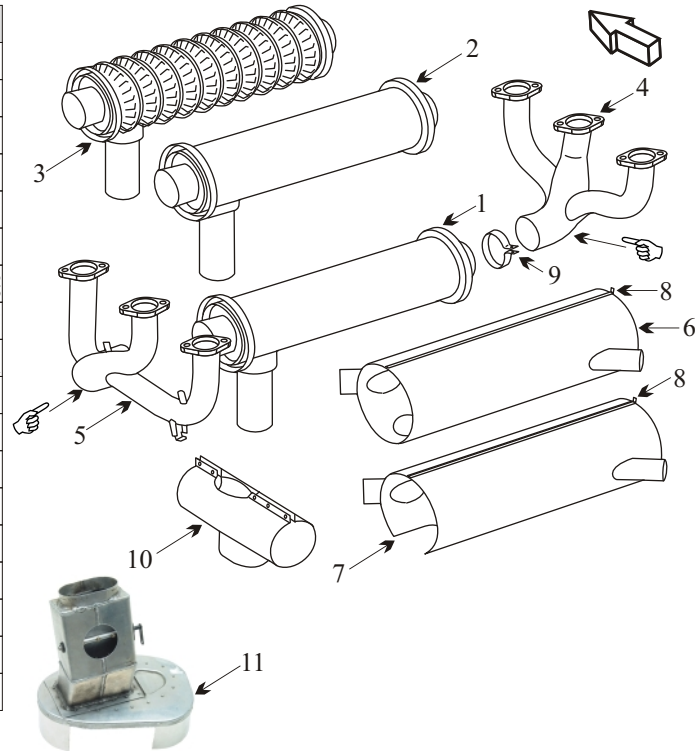

Exhaust Systems Engine Mounts Carb Air Boxes

Shrouds • Seats • Piston • Turbine • Radial • Vintage • And More...

PIPER PA-28-235 CHEROKEE

Item	Part Number	Description
1	65419-000	MUFFLER SMOOTH SQUARE COLLAR
2	65813-000	MUFFLER SMOOTH ROUND COLLAR
3	68718-003	MUFFLER C/W FINS ROUND COLLAR
4	65039-000	STACK RIGHT HAND
5	65038-000	STACK LEFT HAND
-	65057-000	SHROUD MUFFLER SN ²⁸⁻¹⁰⁰⁰³ 10062
6	65418-000	SHROUD MUFFLER SN ²⁸⁻¹⁰⁰⁶³ 10983
7	65810-000	SHROUD MUFFLER SN ²⁸⁻¹⁰⁹⁸⁶ 7210033
-	69174-000	SHROUD MUFFLER SN ²⁸⁻⁷³¹⁰⁰¹ and on
8	65052-002	CLIP MUFFLER SHROUD SN ²⁸⁻¹⁰⁰⁰³ 10062
9	14235-008	CLAMP MUFFLER
10	69675-000	CARB HEAT SHROUD
-	77611	GASKET
11	65389-000	CARB AIR BOX
-	65000-000	ENGINE MOUNT SN ²⁸⁻¹⁰⁰⁰³ 7310187
-	65000-023	ENGINE MOUNT SN ²⁸⁻¹⁰⁰⁰³ and on
-	J-3804-27	SHOCK MOUNTS
-	VARIOUS	SEAT BASE

- The muffler must have inner flame tubes still attached to be serviceable.
- Inspect muffler for blisters or bulges under heat shroud.

☞ This part has a hot area at the elbow. Inspect this area for black flaking metal and bulges.