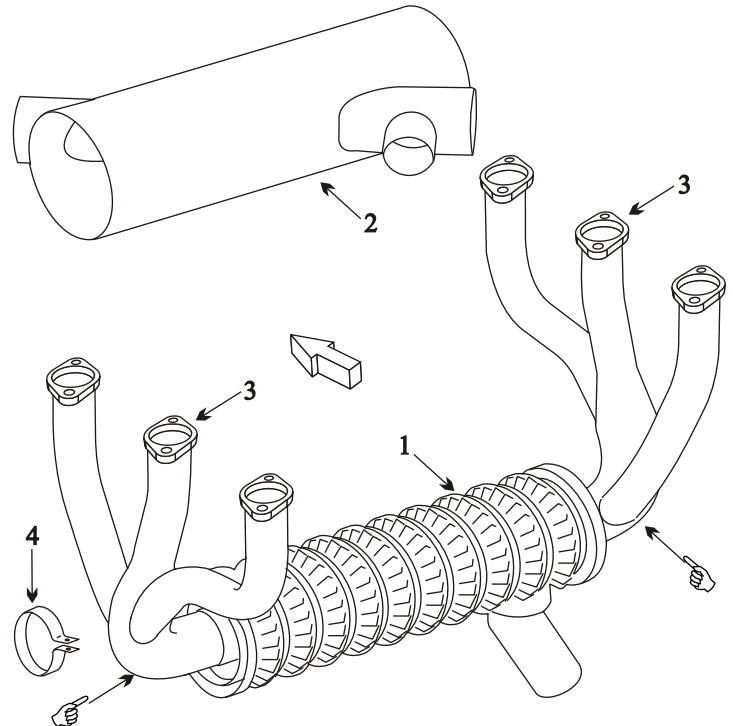

# Exhaust Systems Engine Mounts Carb Air Boxes

Shrouds • Seats • Piston • Turbine • Radial • Vintage • And More...

**PIPER PA-32-300**    **CHEROKEE SIX (MODELS A-C)**  
 SN 32-40000-40565  
**PIPER PA-32-300**    **CHEROKEE SIX (MODELS D-E)**  
 SN 32-7140001-7240147  
**PIPER PA-32-300**    **CHEROKEE SIX**  
 SN 32-7340001-7540198

Item	Part Number	Description
1	68796-000	MUFFLER
2	68798-003	SHROUD <small>SN<sup>32-7240056</sup> 7540198</small>
-	68798-000	SHROUD <small>SN<sup>32-40000</sup> 7240055</small>
3	68793-000	STACK ASSY
4	65442-000	CLAMP MUFFLER
-	77611	GASKET
-	68046-000	INDUCTION AIR BOX <small>SN<sup>32-40000</sup> 40565</small>
-	69459-000	INDUCTION AIR BOX <small>SN<sup>32-40566</sup> 7540188</small>
-	38080-000	INDUCTION AIR BOX <small>SN<sup>7640001</sup> and on</small>
-	65047-000	HORN ASSY STEERING <small>SN<sup>32-40000</sup> 40565</small>
-	69768-001	HORN ASSY STEERING <small>SN<sup>32-40566</sup> 7540188</small>
-	68710-000	ENGINE MOUNT
-	J3804-40	SHOCK MOUNT
-	VARIOUS	SEAT BASE

- The muffler must have inner flame tubes still attached to be serviceable.
- Inspect muffler for blisters or bulges under heat shroud.
- ☞ This part has a hot area at the elbow. Inspect this area for black flaking metal and bulges.