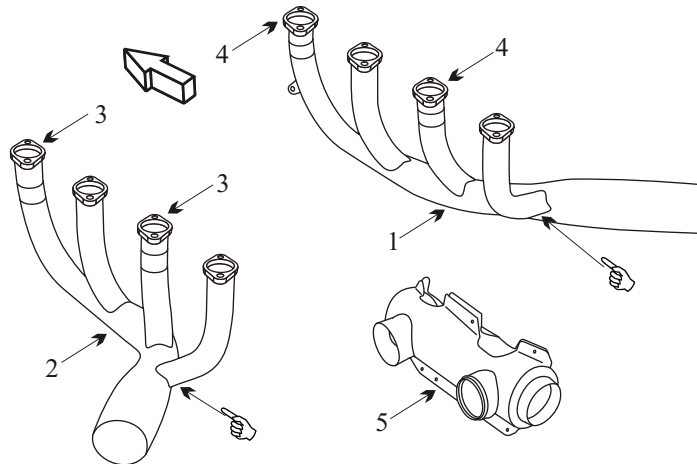

# Exhaust Systems Engine Mounts Carb Air Boxes

Shrouds • Seats • Piston • Turbine • Radial • Vintage • And More...

## PIPER PA-36-375 PAWNEE BRAVE WITH LYCOMING 10-720 ENGINE

Item	Part Number	Description
1	764-332	STACK RIGHT HAND
2	764-331	STACK LEFT HAND
3	76941-006	FLANGE ASSY LEFT HAND
4	76941-005	FLANGE ASSY RIGHT HAND
5		SHROUD
-	76906-002	INDUCTION AIR BOX
-	76927-002	ENGINE MOUNT
-	J-13050-4	SHOCK MOUNT
-	VARIOUS	SEAT BASE

### AD 92-15-15

Applies to S/N's 36-7760001 thru 36-8160023.  
Inspect engine mount for cracks at each attach point, if cracks found install gussets as per Piper SB 828.  
Inspection required every 100 hrs of operation till gussets installed.

● Inspect flow divider in tail pipe.

☞ Inspect the Y-joint at the aft cylinder stack for cracks.

(toll free) 1-888-388-8803 1-780-447-5955 Fax: 1-780-447-5980  
sales@acornwelding.com parts@acornwelding.com www.acornwelding.com