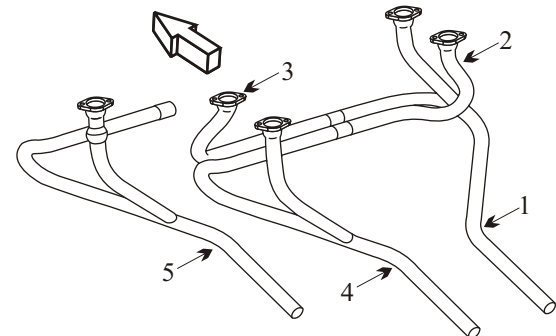

Exhaust Systems Engine Mounts Carb Air Boxes

Shrouds • Seats • Piston • Turbine • Radial • Vintage • And More...

PIPER PA-30/39 TWIN COMANCHE

Item	Part Number	Description	Code
1	23850-008	STACK RIGHT FRONT	
2	23850-011	STACK RIGHT REAR	
3	23850-010	STACK LEFT FRONT	
4	23850-012	STACK LEFT REAR (PA-30 ONLY)	
5	23850-014	STACK LEFT REAR (PA-30 & PA-39 Ball Joint)	
-	77611	GASKET	
-	23883-000	BOX ASSY AIR FILTER	A
-	23883-005	BOX ASSY AIR FILTER	B
-	23561-000	ENGINE MOUNT	
-	J-7763-1	SHOCK MOUNT	
-	J-9612-8	SHOCK MOUNT	

Usable on Codes
A: PA-30 SN 30-2 to 1716 & 1718 to 1744
B: PA-30 SN 1717, 1745 and on
 PA-39 SN 39-1 and on

• Inspect that joints are free of movement and distortion.

(toll free) 1-888-388-8803 1-780-447-5955 Fax: 1-780-447-5980
 sales@acornwelding.com parts@acornwelding.com www.acornwelding.com