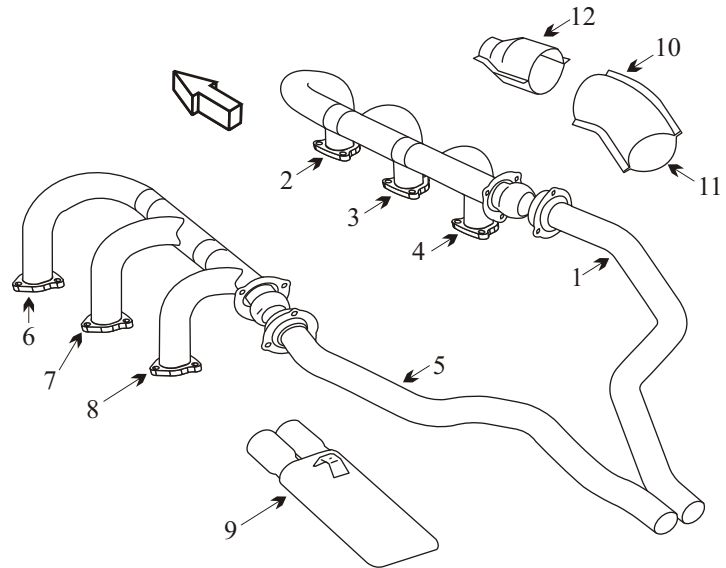

# Exhaust Systems Engine Mounts Carb Air Boxes

Shrouds • Seats • Piston • Turbine • Radial • Vintage • And More...

## PIPER PA-3 1-300 NAVAJO

Item	Part Number	Description
1	43485-000	TAILPIPE ASSY RIGHT HAND
2	43401-011	STACK ASSY EXHAUST RIGHT FRONT
3	43401-009	STACK ASSY EXHAUST RIGHT CENTER
4	43401-010	STACK ASSY EXHAUST RIGHT REAR
5	43484-000	TAILPIPE ASSY LEFT HAND
6	43406-011	STACK ASSY EXHAUST LEFT FRONT
7	43406-010	STACK ASSY EXHAUST LEFT CENTER
8	43406-009	STACK ASSY EXHAUST LEFT REAR
9	43494-000	TAILPIPE EXTENSION
10	43536-000	SHROUD EXHAUST STACK UPPER
11	43536-001	SHROUD EXHAUST STACK LOWER
12	43478-002	SHROUD EXHAUST TAILPIPE UPPER
12	43478-005	SHROUD ASSY EXHAUST TAILPIPE LOWER
NS	LW-15619	GASKET
NS	40007-000	ENGINE MOUNT
NS	J-9612-6	SHOCK MOUNT
NS	J-7763-26	SHOCK MOUNT
NS	VARIOUS	SEAT BASE

- Inspect joints for freedom of movement and distortion.
- Slip fit stacks should be ordered as a complete assembly to ensure good joint integrity with smooth slip fits.

(toll free) 1-888-388-8803 1-780-447-5955 Fax: 1-780-447-5980  
 sales@acornwelding.com parts@acornwelding.com www.acornwelding.com