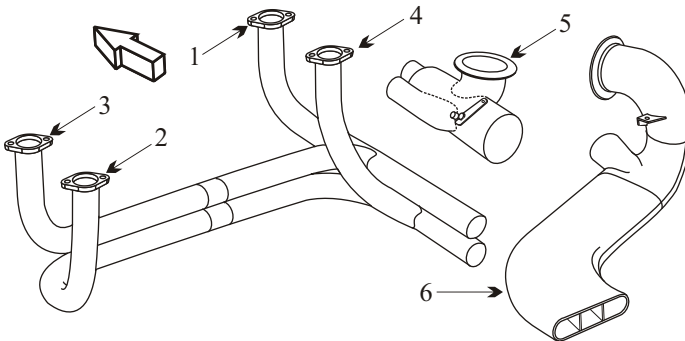

Exhaust Systems Engine Mounts Carb Air Boxes

Shrouds • Seats • Piston • Turbine • Radial • Vintage • And More...

PIPER PA-39 TURBO TWIN COMANCHE

Item	Part Number	Description
1	RJ0602-41	STACK, RIGHT FRONT. CYL #1
2	RJ0602-51	STACK, LEFT REAR. CYL #4
3	23580-010	STACK, LEFT FRONT. CYL #2
4	RJ0602-61	STACK, RIGHT REAR. CYL #3
5	RJ0603-11	WASTEGATE W/O SPRING
6	RJ0604	TAILPIPE
-	RJ4120-11	WASTEGATE SPRING
-	77611	GASKET

- Inspect tailpipes for internal pitting and wall thickness especially at the outside radius, which is the thin section, and at support bracket.

- Inspect the butterfly valve for cracks, warpage distortion and check for adequate tension in the spring.