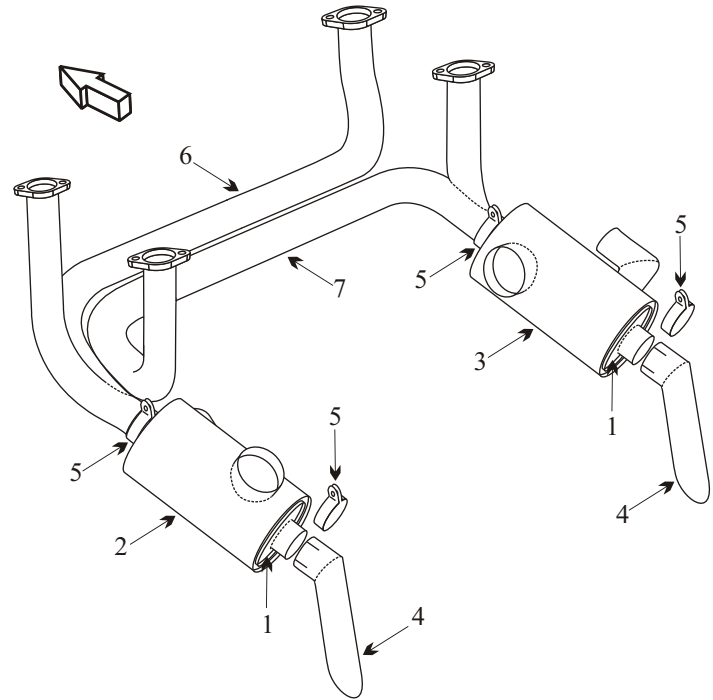

(toll free) 1-888-388-8803 1-780-447-5955 Fax: 1-780-447-5980
sales@acornwelding.com parts@acornwelding.com www.acornwelding.com