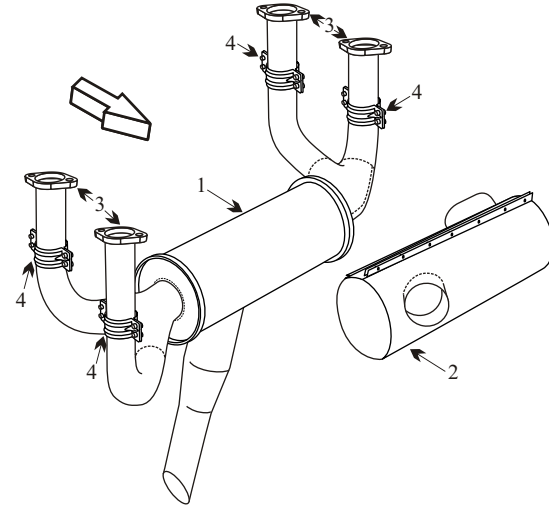

Exhaust Systems Engine Mounts Carb Air Boxes
Shrouds • Seats • Piston • Turbine • Radial • Vintage • And More...

BEECHCRAFT MUSKETEER/CUSTOM 23

SN M1143, M1145, M1235-M1289 WITH LYCOMING O-360 ENGINE

Item	Part Number	Description
1	099001-117	MUFFLER
2	099001-119	SHROUD
3	099001-120	RISER
4	099001-401	CLAMP HALF
-	77611	GASKET
-	169-910027-139	CARB AIR BOX
-	169-910046-601	ENGINE MOUNT
-	J-7402-16	SHOCK MOUNT
-	VARIOUS	SEAT BASE

- Inner flame tubes must be attached for the muffler to be serviceable.
- Inspect muffler for blisters or bulges under heat shroud.

(toll free) 1-888-388-8803 1-780-447-5955 Fax: 1-780-447-5980
sales@acornwelding.com parts@acornwelding.com www.acornwelding.com