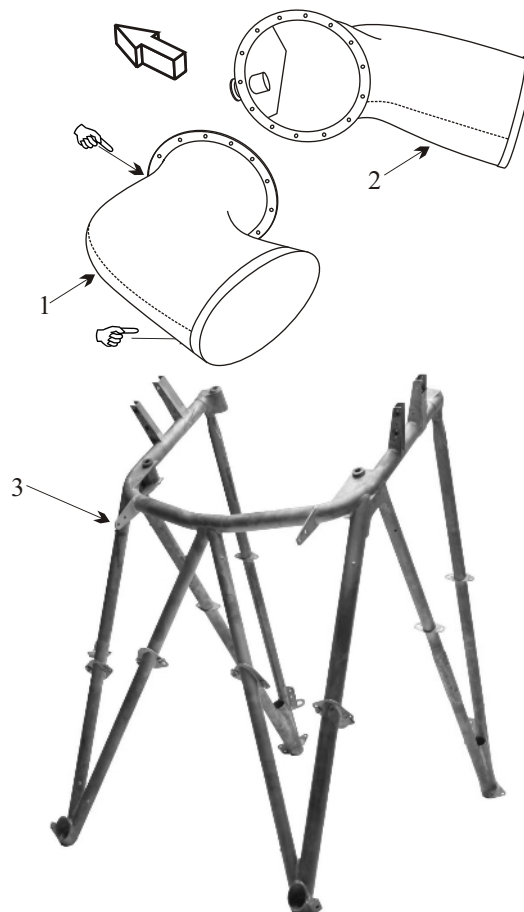

Exhaust Systems Engine Mounts Carb Air Boxes

Shrouds • Seats • Piston • Turbine • Radial • Vintage • And More...

BEECHCRAFT 1900/1900C/1900D

| Item | Part Number | Description |
|------|---------------|--|
| 1 | 129-950000-1 | STACK EXHAUST, LEFT HAND 1900D |
| 1 | 129-950000-15 | STACK EXHAUST, LEFT HAND 1900D |
| 2 | 129-950020-1 | STACK EXHAUST, RIGHT HAND 1900D |
| 2 | 129-950020-11 | STACK EXHAUST, RIGHT HAND 1900D |
| 2 | 129-950031-1 | STACK EXHAUST, RIGHT HAND (No Longer Used) |
| | 118-950023-1 | STACK EXHAUST, RH/IB, LH/OB B-1900C |
| | 118-950023-29 | STACK EXHAUST, RH/IB, LH/OB B-1900C |
| | 118-950023-43 | STACK EXHAUST, RH/IB, LH/OB B-1900C |
| | 118-950023-3 | STACK EXHAUST, LH/IB, B-1900C |
| | 118-950023-31 | STACK EXHAUST, LH/IB, B-1900C |
| | 118-950023-45 | STACK EXHAUST, LH/IB, B-1900C |
| | 118-950023-5 | STACK EXHAUST, RH/OB, B-1900C |
| | 118-950023-33 | STACK EXHAUST, RH/OB, B-1900C |
| | 118-950023-47 | STACK EXHAUST, RH/OB, B-1900C |
| - | 129-910047-1 | ENGINE MOUNT |
| - | 129-910047-13 | ENGINE MOUNT |
| 3 | 129-910047-17 | ENGINE MOUNT |
| - | VARIOUS | SEAT BASE |

 Inspect for cracks in this area.

(toll free) 1-888-388-8803 1-780-447-5955 Fax: 1-780-447-5980
 sales@acornwelding.com parts@acornwelding.com www.acornwelding.com