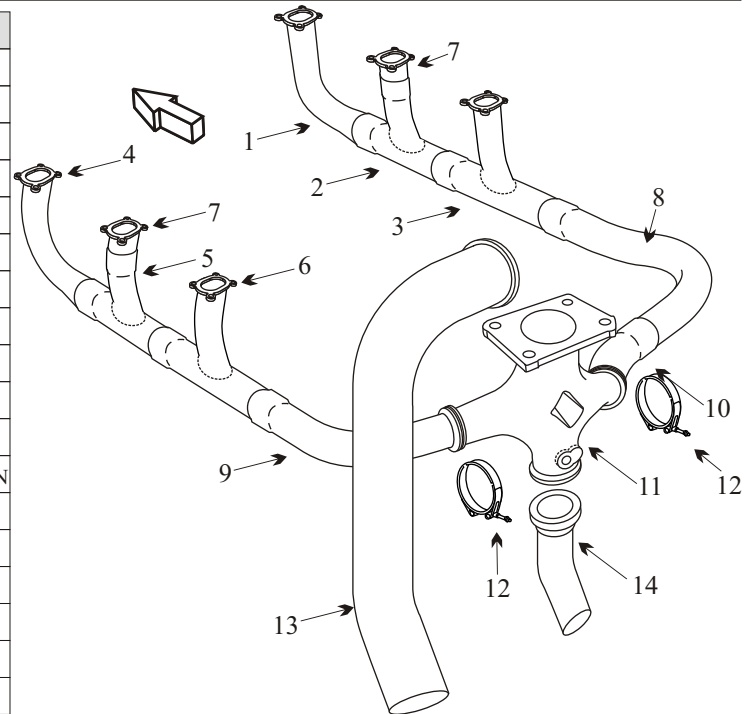

# Exhaust Systems Engine Mounts Carb Air Boxes

Shrouds • Seats • Piston • Turbine • Radial • Vintage • And More...

## BEECHCRAFT DUKE A60/B60

WITH LYCOMING TIO-541-E1C4 ENGINE

Item	Part Number	Description
1	77427	RISER RIGHT HAND FWD CYL #2
2	77929	RISER RIGHT HAND CTR CYL #4
3	77428	RISER RIGHT HAND AFT CYL #6
4	77424	RISER LEFT HAND FWD CYL #1
5	77928	RISER LEFT HAND CTR CYL #3
6	77431	RISER LEFT HAND AFT CYL #5
7	77930	ADAPTER CYL #3 & #4
8	77429	ELBOW RIGHT REAR
9	78276	ELBOW LEFT REAR
10	78187	ELBOW ADAPTER
11	LW-11005	TRANSITION
12	LW-12093-5	V-BAND CLAMP ELBOW TO TRANSITION
13	60-950024-13	TAILPIPE
14	60-950027-7	WASTEGATE OVERBOARD
-	NH1000897-50	CLAMP TAILPIPE
-	628260	GASKET
-	60-910024-605	INDUCTION AIR BOX
-	60-910023-69	ENGINE MOUNT
-	76459	BRACKET GENERATOR MOUNTING
-	J-9613-9	SHOCK MOUNT
-	VARIOUS	SEAT BASE
-	VARIOUS	STEP ASSY

- Inspect transition header for cracks
- Inspect tailpipe for thinning and internal corrosion.
- Inspect joints for freedom of movement and distortion.

(toll free) 1-888-388-8803 1-780-447-5955 Fax: 1-780-447-5980  
 sales@acornwelding.com parts@acornwelding.com www.acornwelding.com