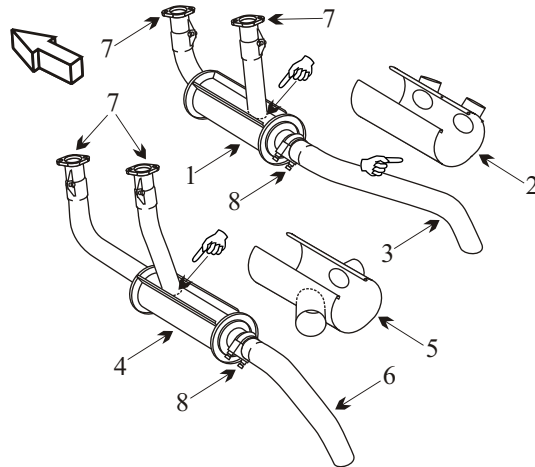

Exhaust Systems Engine Mounts Carb Air Boxes

Shrouds • Seats • Piston • Turbine • Radial • Vintage • And More...

MAULE M5/6/7 WITH O360 LYCOMING ENGINE

Item	Part Number	Description
1		MUFFLER RIGHT HAND
2		SHROUD ASSY RIGHT HAND
3		TAILPIPE RIGHT HAND
4		MUFFLER LEFT HAND
5		SHROUD ASSY LEFT HAND
6		TAILPIPE LEFT HAND
7		RISER STACK
8		CLAMP
-	77611	GASKET

- Inspect flanges for corrosion as they could be mild steel not stainless steel.

☞ Inspect the area where riser attaches to the body of the muffer for cracks.

- Inspect area where shroud attach brackets are welded to muffer.