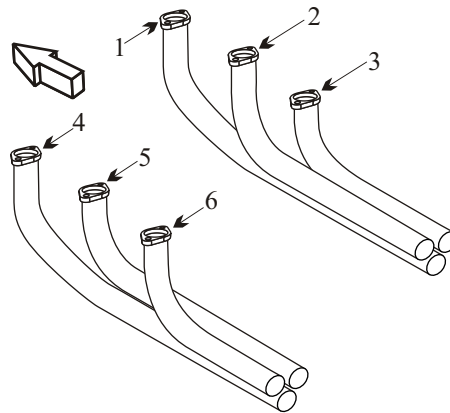

# Exhaust Systems Engine Mounts Carb Air Boxes

Shrouds • Seats • Piston • Turbine • Radial • Vintage • And More...

## AERO COMMANDER 560A/560E

WITH LYCOMING GO-480 ENGINE

## 680 SUPER/680E/720

WITH GO-480 LYCOMING ENGINE

Item	Part Number	Description
1	5610130-17	STACK ASSY RIGHT HAND FRONT CYL #1
2	5610130-21	STACK ASSY RIGHT HAND CENTER CYL #3
3	5610130-25	STACK ASSY RIGHT HAND REAR CYL #5
4	5610130-15	STACK ASSY LEFT HAND FRONT CYL #2
5	5610130-19	STACK ASSY LEFT HAND CENTER CYL #4
6	5610130-23	STACK ASSY LEFT HAND REAR CYL #6
-	77611	GASKET