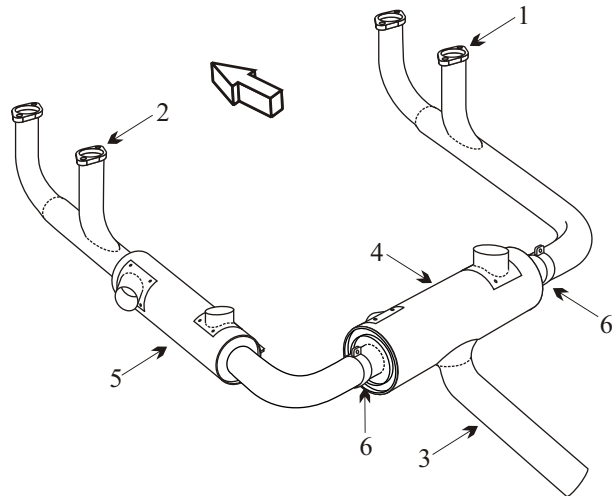

Exhaust Systems Engine Mounts Carb Air Boxes

Shrouds • Seats • Piston • Turbine • Radial • Vintage • And More...

AIRCOUPE 415 E & G

Item	Part Number	Description
1	415-40402	EXHAUST STACK RIGHT HAND
2	415-40401	EXHAUST STACK LEFT HAND
3	415-40511	MUFFLER
4	415-40520	CARB HEAT SHROUD
5	415-40515	CABIN HEAT SHROUD
6	415-40167	CLAMP MUFLER ATTACH
-	627429	GASKET
-	415-31920	ENGINE MOUNT
-	415-40533	CARB AIR BOX ASSY