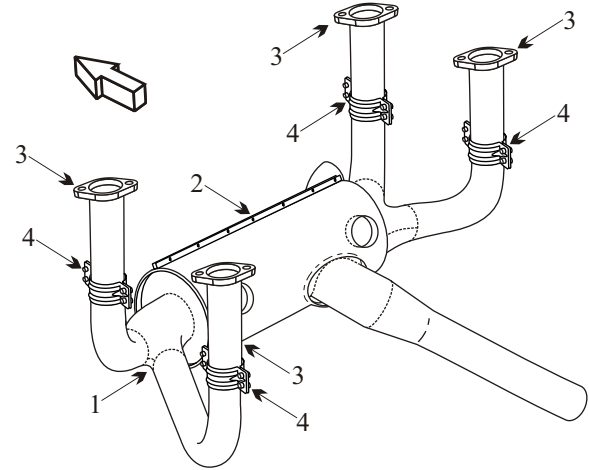

# Exhaust Systems Engine Mounts Carb Air Boxes

Shrouds • Seats • Piston • Turbine • Radial • Vintage • And More...

## ROCKWELL COMMANDER 180 LARK

Item	Part Number	Description
1	099001-134	MUFFLER
2	099001-001	SHROUD
3	099001-102	RISER
4	099001-401	CLAMP HALF
-	77611	GASKET
-	36366	CARB AIR BOX ASSY
-	36002	ENGINE MOUNT
-	J-7402-26	SHOCK MOUNT