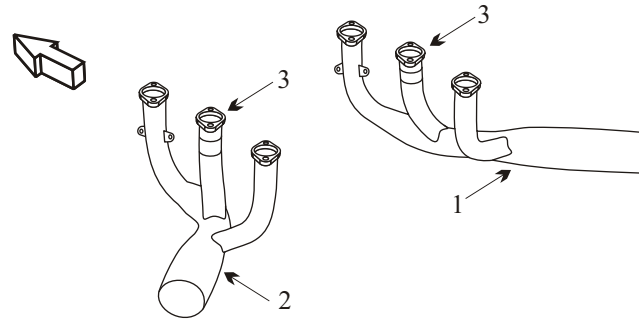

# Exhaust Systems Engine Mounts Carb Air Boxes

Shrouds • Seats • Piston • Turbine • Radial • Vintage • And More...

## PIPER PA-36-300 PAWNEE BRAVE WITH LYCOMING 10540 ENGINE

Item	Part Number	Description
1	764-335	STACK RIGHT HAND
2	764-336	STACK LEFT HAND
3	76907-016	FLANGE ASSY
NA	77611	GASKET
-	76906-002	INDUCTION AIR BOX
-	39040-000	ENGINE MOUNT
-	J-3804-31	SHOCK MOUNT
-	VARIOUS	SEAT BASE